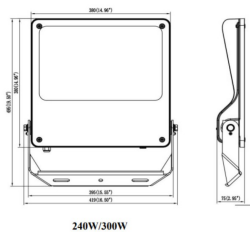

Item code	86.OF03.7461.02
Product type	Indoor
Category	Industrial
Family	SAFE

Pictograms

Dimensions

Product dimensions (mm) 495x419x75mm

Scheme

Product

Real power (W)	300
Real luminous flux (Lm)	43500
Luminous efficiency (Lm/W)	145
Beam angle (°)	26°x60°
IP	IP66
Operating temperature	-30°C to + 50°C
Colour	black
Control gear included	yes
Control gear	ON-OFF
Power Factor	>0,101
Flicker Free	YES
Light source	LED
Average life time (h)	Up to 100,000hrs LM90
Colour temperature (K)	4000K
Colour consistency (SDCM)	<5
CRI	70
IK	IK08