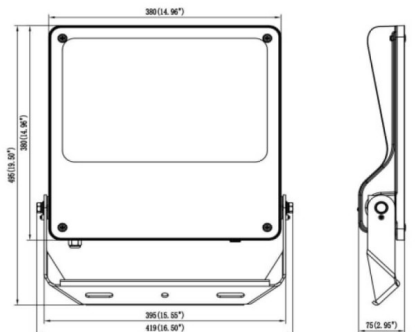

SAFE

Lavov outdoor floodlight from the family SAFE with a power of 300W and an optic of 26°x60°. . With a total lumen output of 43500 lm and an efficiency of 145lm/W. Manufactured in die cast aluminium alloy with low copper content perfect for aggressive environments and finished in powder coating in black color. Degree of protection IP66 and IK08. ON-OFF driver.

Dimensions

Product dimensions (mm) **495x419x75mm**

Scheme

240W/300W

Item code	86.OF03.7461.02
Product type	Indoor
Category	Industrial
Family	SAFE
Pictograms	

Product	
Real power (W)	300
Real luminous flux (Lm)	43500
Luminous efficiency (Lm/W)	145
Beam angle (°)	26°x60°
IP	IP66
Operating temperature	-30°C to + 50°C
Colour	black
Control gear included	yes
Control gear	ON-OFF
Power Factor	>0,101
Flicker Free	YES
Light source	LED
Type of LED	NF2W757GR-V3
Average life time (h)	Up to 100,000hrs LM90
Colour temperature (K)	4000K
Colour consistency (SDCM)	5
CRI	70
IK	IK08