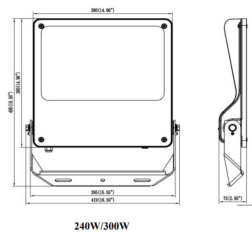

Item code	86.OF03.7461.02
Product type	Outdoor
Category	Floodlights
Family	SAFE

Pictograms

Dimensions

Product dimensions (mm) 495x419x75mm

Scheme

Product

Real power (W)	300
Real luminous flux (Lm)	43500
Luminous efficiency (Lm/W)	145
Beam angle (°)	26°x60°
IP	IP66
Operating temperature	-30°C to + 50°C
Colour	black
Control gear included	yes
Control gear	ON-OFF
Power Factor	>0,101
Flicker Free	YES
Light source	LED
Average life time (h)	Up to 100,000hrs LM90
Colour temperature (K)	4000K
Colour consistency (SDCM)	<5
CRI	70
IK	IK08