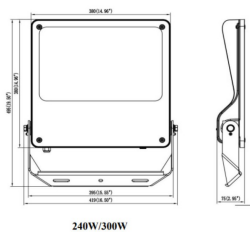

SAFE

Lavov outdoor floodlight from the family SAFE with a power of 300W and an optic of 26°x60°. . With a total lumen output of 43500 lm and an efficiency of 145lm/W. Manufactured in die cast aluminium alloy with low copper content perfect for aggressive environments and finished in powder coating in black color. Degree of protection IP66 and IK08. ON-OFF driver.

Item code	86.OF03.7461.02
Product type	Outdoor
Category	Floodlights
Family	SAFE

Pictograms

Dimensions

Product dimensions (mm) **495x419x75mm**

Scheme

Product

Real power (W)	300
Real luminous flux (Lm)	43500
Luminous efficiency (Lm/W)	145
Beam angle (°)	26°x60°
IP	IP66
Operating temperature	-30°C to + 50°C
Colour	black
Control gear included	yes
Control gear	ON-OFF
Power Factor	>0,101
Flicker Free	YES
Light source	LED
Average life time (h)	Up to 100,000hrs LM90
Colour temperature (K)	4000K
Colour consistency (SDCM)	<5
CRI	70
IK	IK08