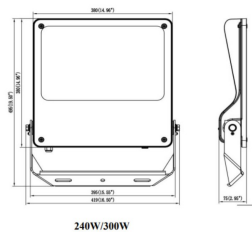

Item code	86.OF03.7461.02
Product type	Indoor
Category	Industrial
Family	SAFE

Pictograms

Dimensions

Product dimensions (mm) 495x419x75mm

Scheme

Product

Real power (W)	300
Real luminous flux (Lm)	43500
Luminous efficiency (Lm/W)	145
Beam angle (°)	26°x60°
IP	IP66
Operating temperature	-30°C to + 50°C
Colour	black
Control gear included	yes
Control gear	ON-OFF
Power Factor	>0,101
Flicker Free	YES
Light source	LED
Average life time (h)	Up to 100,000hrs LM90
Colour temperature (K)	4000K
Colour consistency (SDCM)	<5
CRI	70
IK	IK08