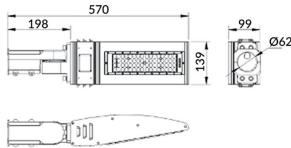

Pole

Lavov Floodlight from the family COURT with a power of 60W and a 50x90 degrees beam angle. With a total lumen output of 7800lm and a luminous efficiency of 130lm/W. Made in Body Aluminium alloy materials - AL6063 and Steel Q235 with powder coating. PC lenses. and finished in black colour. IP65 and IK10 degree of protection ON-OFF driver.

Item code	86.OF11.1451.02
Product type	Outdoor
Category	Floodlights
Family	COURT
Subfamily	Pole

Pictograms

Scheme

Product

Real power (W)	60
Real luminous flux (Lm)	7800
Luminous efficiency (Lm/W)	130
Beam angle (°)	50x90
IP	IP65
Colour	black
Control gear included	yes
Control gear	ON-OFF
Light source	LED
Type of LED	NF2W757GR-V3
Average life time (h)	Up to 100,000hrs LM70
Colour temperature (K)	4500K
Colour consistency (SDCM)	<5
CRI	75
IK	IK10