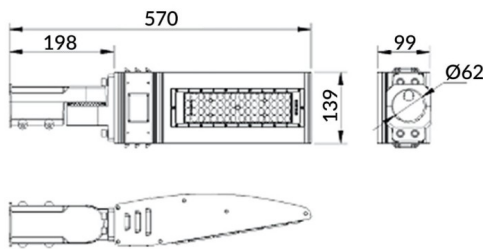

### Pole

Lavov Floodlight from the family COURT with a power of 60W and a 50x90 degrees beam angle. With a total lumen output of 7800lm and a luminous efficiency of 130lm/W. Made in Body Aluminium alloy materials - AL6063 and Steel Q235 with powder coating. PC lenses. and finished in black colour. IP65 and IK10 degree of protection ON-OFF driver.

Item code	86.OF11.1451.02
Product type	Outdoor
Category	Floodlights
Family	COURT
Subfamily	Pole
Pictograms	       

Product	
Real power (W)	60
Real luminous flux (Lm)	7800
Luminous efficiency (Lm/W)	130
Beam angle (&ordm;)	50x90
IP	IP65
Colour	black
Control gear included	yes
Control gear	ON-OFF
Light source	LED
Type of LED	NF2W757GR-V3
Average life time (h)	Up to 100,000hrs LM70
Colour temperature (K)	4500K
Colour consistency (SDCM)	<5
CRI	75
IK	IK10