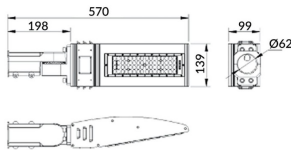

Pole

Lavov Floodlight from the family COURT with a power of 60W and a 50x90 degrees beam angle. With a total lumen output of 7800lm and a luminous efficiency of 130lm/W. Made in Body Aluminium alloy materials - AL6063 and Steel Q235 with powder coating. PC lenses. and finished in black colour. IP65 and IK10 degree of protection ON-OFF driver.

Item code	86.OF11.1451.02
Product type	Outdoor
Category	Floodlights
Family	COURT
Subfamily	Pole
Pictograms	

Scheme

Product

Real power (W)	60
Real luminous flux (Lm)	7800
Luminous efficiency (Lm/W)	130
Beam angle (°)	50x90
IP	IP65
Colour	black
Control gear included	yes
Control gear	ON-OFF
Light source	LED
Type of LED	NF2W757GR-V3
Average life time (h)	Up to 100,000hrs LM70
Colour temperature (K)	4500K
Colour consistency (SDCM)	<5
CRI	75
IK	IK10