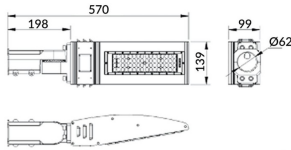

Pole

Lavov Floodlight from the family COURT with a power of 60W and a 50x90 degrees beam angle. With a total lumen output of 7800lm and a luminous efficiency of 130lm/W. Made in Body Aluminium alloy materials - AL6063 and Steel Q235 with powder coating. PC lenses. and finished in black colour. IP65 and IK10 degree of protection ON-OFF driver.

Item code	86.OF11.1451.02
Product type	Outdoor
Category	Floodlights
Family	COURT
Subfamily	Pole
Pictograms	

Scheme

Product

Real power (W)	60
Real luminous flux (Lm)	7800
Luminous efficiency (Lm/W)	130
Beam angle (°)	50x90
IP	IP65
Colour	black
Control gear included	yes
Control gear	ON-OFF
Light source	LED
Type of LED	NF2W757GR-V3
Average life time (h)	Up to 100,000hrs LM70
Colour temperature (K)	4500K
Colour consistency (SDCM)	<5
CRI	75
IK	IK10