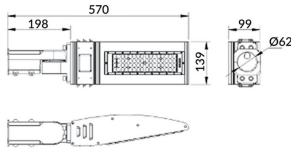

Pole

Lavov Floodlight from the family COURT with a power of 60W and a 50x90 degrees beam angle. With a total lumen output of 7800lm and a luminous efficiency of 130lm/W. Made in Body Aluminium alloy materials - AL6063 and Steel Q235 with powder coating. PC lenses. and finished in black colour. IP65 and IK10 degree of protection ON-OFF driver.

Item code	86.OF11.1451.02
Product type	Outdoor
Category	Floodlights
Family	COURT
Subfamily	Pole
Pictograms	

Scheme

Product

Real power (W)	60
Real luminous flux (Lm)	7800
Luminous efficiency (Lm/W)	130
Beam angle (°)	50x90
IP	IP65
Colour	black
Control gear included	yes
Control gear	ON-OFF
Light source	LED
Type of LED	NF2W757GR-V3
Average life time (h)	Up to 100,000hrs LM70
Colour temperature (K)	4500K
Colour consistency (SDCM)	<5
CRI	75
IK	IK10