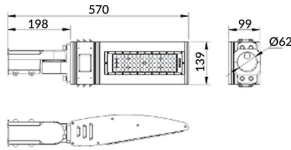

Pole

Lavov Floodlight from the family COURT with a power of 60W and a 30x125 degrees beam angle. With a total lumen output of 7800lm and a luminous efficiency of 130lm/W. Made in Body Aluminium alloy materials - AL6063 and Steel Q235 with powder coating. PC lenses. and finished in black colour. IP65 and IK10 degree of protection ON-OFF driver.

Item code	86.OF11.1461.02
Product type	Outdoor
Category	Floodlights
Family	COURT
Subfamily	Pole
Pictograms	

Scheme

Product

Real power (W)	60
Real luminous flux (Lm)	7800
Luminous efficiency (Lm/W)	130
Beam angle (°)	30x125
IP	IP65
Colour	black
Control gear included	yes
Control gear	ON-OFF
Light source	LED
Type of LED	NF2W757GR-V3
Average life time (h)	Up to 100,000hrs LM70
Colour temperature (K)	4500K
Colour consistency (SDCM)	<5
CRI	75
IK	IK10