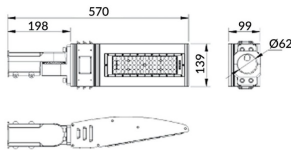

Pole

Lavov Floodlight from the family COURT with a power of 60W and a 30x125 degrees beam angle. With a total lumen output of 7800lm and a luminous efficiency of 130lm/W. Made in Body Aluminium alloy materials - AL6063 and Steel Q235 with powder coating. PC lenses. and finished in black colour. IP65 and IK10 degree of protection ON-OFF driver.

Item code	86.OF11.1461.02
Product type	Outdoor
Category	Floodlights
Family	COURT
Subfamily	Pole

Pictograms

Scheme

Product

Real power (W)	60
Real luminous flux (Lm)	7800
Luminous efficiency (Lm/W)	130
Beam angle (°)	30x125
IP	IP65
Colour	black
Control gear included	yes
Control gear	ON-OFF
Light source	LED
Type of LED	NF2W757GR-V3
Average life time (h)	Up to 100,000hrs LM70
Colour temperature (K)	4500K
Colour consistency (SDCM)	<5
CRI	75
IK	IK10