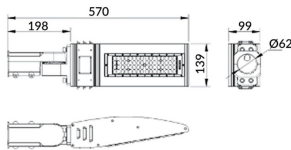

Pole

Lavov Floodlight from the family COURT with a power of 60W and a 30x125 degrees beam angle. With a total lumen output of 7800lm and a luminous efficiency of 130lm/W. Made in Body Aluminium alloy materials - AL6063 and Steel Q235 with powder coating. PC lenses. and finished in black colour. IP65 and IK10 degree of protection ON-OFF driver.

Item code	86.OF11.1461.02
Product type	Outdoor
Category	Floodlights
Family	COURT
Subfamily	Pole
Pictograms	

Scheme

Product

Real power (W)	60
Real luminous flux (Lm)	7800
Luminous efficiency (Lm/W)	130
Beam angle (°)	30x125
IP	IP65
Colour	black
Control gear included	yes
Control gear	ON-OFF
Light source	LED
Type of LED	NF2W757GR-V3
Average life time (h)	Up to 100,000hrs LM70
Colour temperature (K)	4500K
Colour consistency (SDCM)	<5
CRI	75
IK	IK10