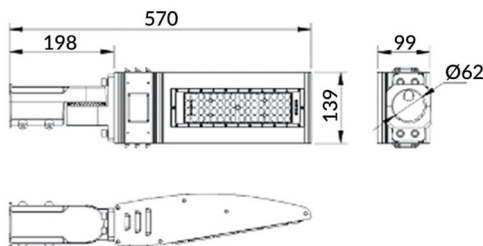

Scheme

Pole

Lavov Floodlight from the family COURT with a power of 60W and a 30x125 degrees beam angle. With a total lumen output of 7800lm and a luminous efficiency of 130lm/W. Made in Body Aluminium alloy materials - AL6063 and Steel Q235 with powder coating. PC lenses. and finished in black colour. IP65 and IK10 degree of protection ON-OFF driver.

Item code	86.OF11.1461.02
Product type	Outdoor
Category	Floodlights
Family	COURT
Subfamily	Pole
Pictograms	       

Product	
Real power (W)	60
Real luminous flux (Lm)	7800
Luminous efficiency (Lm/W)	130
Beam angle (°)	30x125
IP	IP65
Colour	black
Control gear included	yes
Control gear	ON-OFF
Light source	LED
Type of LED	NF2W757GR-V3
Average life time (h)	Up to 100,000hrs LM70
Colour temperature (K)	4500K
Colour consistency (SDCM)	5
CRI	75
IK	IK10