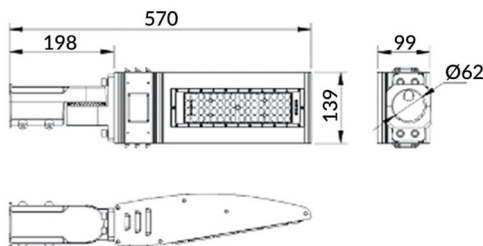

Scheme

Pole

Lavov Floodlight from the family COURT with a power of 60W and a 30x125 degrees beam angle. With a total lumen output of 7800lm and a luminous efficiency of 130lm/W. Made in Body Aluminium alloy materials - AL6063 and Steel Q235 with powder coating. PC lenses. and finished in black colour. IP65 and IK10 degree of protection ON-OFF driver.

Item code	86.OF11.1461.02
Product type	Outdoor
Category	Floodlights
Family	COURT
Subfamily	Pole
Pictograms	

Product	
Real power (W)	60
Real luminous flux (Lm)	7800
Luminous efficiency (Lm/W)	130
Beam angle (º)	30x125
IP	IP65
Colour	black
Control gear included	yes
Control gear	ON-OFF
Light source	LED
Type of LED	NF2W757GR-V3
Average life time (h)	Up to 100,000hrs LM70
Colour temperature (K)	4500K
Colour consistency (SDCM)	<5
CRI	75
IK	IK10