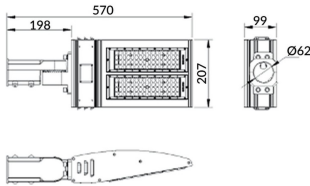

Pole

Lavov Floodlight from the family COURT with a power of 100W and a 50x90 degrees beam angle. With a total lumen output of 14000lm and a luminous efficiency of 140lm/W. Made in Body Aluminium alloy materials - AL6063 and Steel Q235 with powder coating. PC lenses. and finished in black colour. IP65 and IK10 degree of protection ON-OFF driver.

Item code	86.OF11.2451.02
Product type	Outdoor
Category	Floodlights
Family	COURT
Subfamily	Pole

Pictograms

Scheme

Product

Real power (W)	100
Real luminous flux (Lm)	14000
Luminous efficiency (Lm/W)	140
Beam angle (°)	50x90
IP	IP65
Colour	black
Control gear included	yes
Control gear	ON-OFF
Light source	LED
Type of LED	NF2W757GR-V3
Average life time (h)	Up to 100,000hrs LM70
Colour temperature (K)	4500K
Colour consistency (SDCM)	<5
CRI	75
IK	IK10