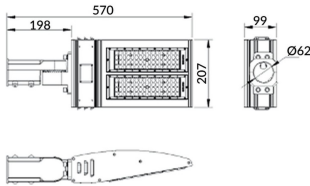

### Pole

Lavov Floodlight from the family COURT with a power of 100W and a 50x90 degrees beam angle. With a total lumen output of 14000lm and a luminous efficiency of 140lm/W. Made in Body Aluminium alloy materials - AL6063 and Steel Q235 with powder coating. PC lenses. and finished in black colour. IP65 and IK10 degree of protection ON-OFF driver.

### Product

Real power (W)	100
Real luminous flux (Lm)	14000
Luminous efficiency (Lm/W)	140
Beam angle (°)	50x90
IP	IP65
Colour	black
Control gear included	yes
Control gear	ON-OFF
Light source	LED
Type of LED	NF2W757GR-V3
Average life time (h)	Up to 100,000hrs LM70
Colour temperature (K)	4500K
Colour consistency (SDCM)	<5
CRI	75
IK	IK10