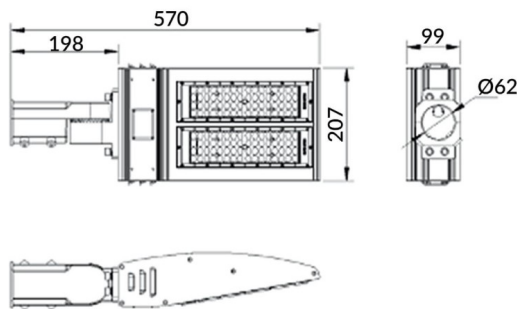

Scheme

Pole

Lavov Floodlight from the family COURT with a power of 100W and a 50x90 degrees beam angle. With a total lumen output of 14000lm and a luminous efficiency of 140lm/W. Made in Body Aluminium alloy materials - AL6063 and Steel Q235 with powder coating. PC lenses. and finished in black colour. IP65 and IK10 degree of protection ON-OFF driver.

Item code	86.OF11.2451.02
Product type	Outdoor
Category	Floodlights
Family	COURT
Subfamily	Pole
Pictograms	

Product	
Real power (W)	100
Real luminous flux (Lm)	14000
Luminous efficiency (Lm/W)	140
Beam angle (°)	50x90
IP	IP65
Colour	black
Control gear included	yes
Control gear	ON-OFF
Light source	LED
Type of LED	NF2W757GR-V3
Average life time (h)	Up to 100,000hrs LM70
Colour temperature (K)	4500K
Colour consistency (SDCM)	5
CRI	75
IK	IK10