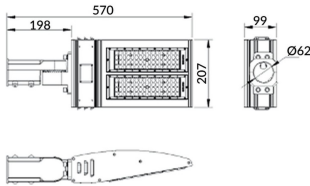

Pole

Lavov Floodlight from the family COURT with a power of 100W and a 30x125 degrees beam angle. With a total lumen output of 14000lm and a luminous efficiency of 140lm/W. Made in Body Aluminium alloy materials - AL6063 and Steel Q235 with powder coating. PC lenses. and finished in black colour. IP65 and IK10 degree of protection ON-OFF driver.

Item code	86.OF11.2461.02
Product type	Outdoor
Category	Floodlights
Family	COURT
Subfamily	Pole
Pictograms	      

Scheme

Product

Real power (W)	100
Real luminous flux (Lm)	14000
Luminous efficiency (Lm/W)	140
Beam angle (°)	30x125
IP	IP65
Colour	black
Control gear included	yes
Control gear	ON-OFF
Light source	LED
Type of LED	NF2W757GR-V3
Average life time (h)	Up to 100,000hrs LM70
Colour temperature (K)	4500K
Colour consistency (SDCM)	<5
CRI	75
IK	IK10