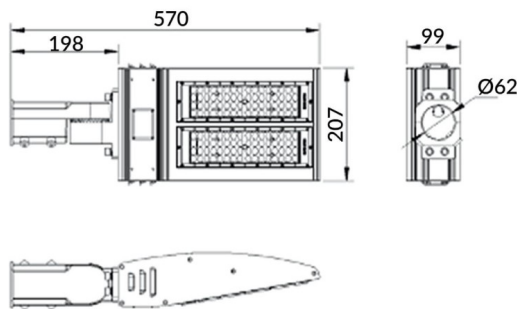

Scheme

Pole

Lavov Floodlight from the family COURT with a power of 100W and a 30x125 degrees beam angle. With a total lumen output of 14000lm and a luminous efficiency of 140lm/W. Made in Body Aluminium alloy materials - AL6063 and Steel Q235 with powder coating. PC lenses. and finished in black colour. IP65 and IK10 degree of protection ON-OFF driver.

Item code	86.OF11.2461.02
Product type	Outdoor
Category	Floodlights
Family	COURT
Subfamily	Pole
Pictograms	

Product	
Real power (W)	100
Real luminous flux (Lm)	14000
Luminous efficiency (Lm/W)	140
Beam angle (º)	30x125
IP	IP65
Colour	black
Control gear included	yes
Control gear	ON-OFF
Light source	LED
Type of LED	NF2W757GR-V3
Average life time (h)	Up to 100,000hrs LM70
Colour temperature (K)	4500K
Colour consistency (SDCM)	<5
CRI	75
IK	IK10