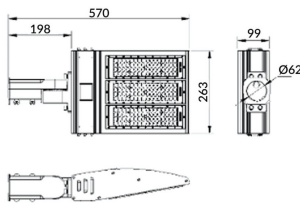

Pole

Lavov Floodlight from the family COURT with a power of 150W and a 50x90 degrees beam angle. With a total lumen output of 21000lm and a luminous efficiency of 140lm/W. Made in Body Aluminium alloy materials - AL6063 and Steel Q235 with powder coating. PC lenses. and finished in black colour. IP65 and IK10 degree of protection ON-OFF driver.

Item code	86.OF11.3451.02
Product type	Outdoor
Category	Floodlights
Family	COURT
Subfamily	Pole
Pictograms	      

Scheme

Product

Real power (W)	150
Real luminous flux (Lm)	21000
Luminous efficiency (Lm/W)	140
Beam angle (°)	50x90
IP	IP65
Colour	black
Control gear included	yes
Control gear	ON-OFF
Light source	LED
Type of LED	NF2W757GR-V3
Average life time (h)	Up to 100,000hrs LM70
Colour temperature (K)	4500K
Colour consistency (SDCM)	<5
CRI	75
IK	IK10