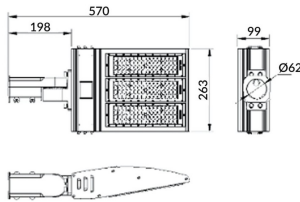

Pole

Lavov Floodlight from the family COURT with a power of 150W and a 50x90 degrees beam angle. With a total lumen output of 21000lm and a luminous efficiency of 140lm/W. Made in Body Aluminium alloy materials - AL6063 and Steel Q235 with powder coating. PC lenses. and finished in black colour. IP65 and IK10 degree of protection ON-OFF driver.

Item code	86.OF11.3451.02
Product type	Outdoor
Category	Floodlights
Family	COURT
Subfamily	Pole
Pictograms	

Scheme

Product

Real power (W)	150
Real luminous flux (Lm)	21000
Luminous efficiency (Lm/W)	140
Beam angle (°)	50x90
IP	IP65
Colour	black
Control gear included	yes
Control gear	ON-OFF
Light source	LED
Type of LED	NF2W757GR-V3
Average life time (h)	Up to 100,000hrs LM70
Colour temperature (K)	4500K
Colour consistency (SDCM)	<5
CRI	75
IK	IK10