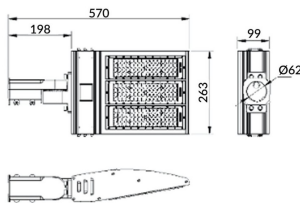

Pole

Lavov Floodlight from the family COURT with a power of 150W and a 50x90 degrees beam angle. With a total lumen output of 21000lm and a luminous efficiency of 140lm/W. Made in Body Aluminium alloy materials - AL6063 and Steel Q235 with powder coating. PC lenses. and finished in black colour. IP65 and IK10 degree of protection ON-OFF driver.

Item code	86.OF11.3451.02
Product type	Outdoor
Category	Floodlights
Family	COURT
Subfamily	Pole
Pictograms	

Scheme

Product

Real power (W)	150
Real luminous flux (Lm)	21000
Luminous efficiency (Lm/W)	140
Beam angle (°)	50x90
IP	IP65
Colour	black
Control gear included	yes
Control gear	ON-OFF
Light source	LED
Type of LED	NF2W757GR-V3
Average life time (h)	Up to 100,000hrs LM70
Colour temperature (K)	4500K
Colour consistency (SDCM)	<5
CRI	75
IK	IK10