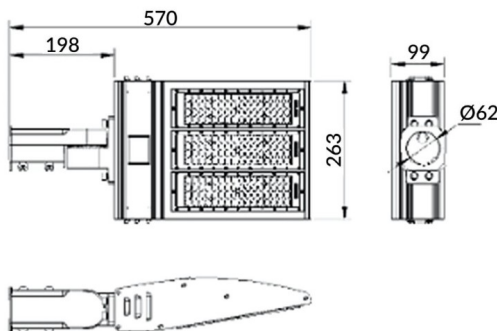

Pole

Lavov Floodlight from the family COURT with a power of 150W and a 50x90 degrees beam angle. With a total lumen output of 21000lm and a luminous efficiency of 140lm/W. Made in Body Aluminium alloy materials - AL6063 and Steel Q235 with powder coating. PC lenses. and finished in black colour. IP65 and IK10 degree of protection ON-OFF driver.

Scheme

Item code	86.OF11.3451.02
Product type	Outdoor
Category	Floodlights
Family	COURT
Subfamily	Pole
Pictograms	

Product	
Real power (W)	150
Real luminous flux (Lm)	21000
Luminous efficiency (Lm/W)	140
Beam angle (º)	50x90
IP	IP65
Colour	black
Control gear included	yes
Control gear	ON-OFF
Light source	LED
Type of LED	NF2W757GR-V3
Average life time (h)	Up to 100,000hrs LM70
Colour temperature (K)	4500K
Colour consistency (SDCM)	<5
CRI	75
IK	IK10