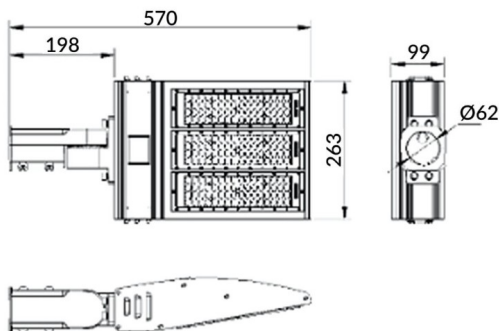

Pole

Lavov Floodlight from the family COURT with a power of 150W and a 50x90 degrees beam angle. With a total lumen output of 21000lm and a luminous efficiency of 140lm/W. Made in Body Aluminium alloy materials - AL6063 and Steel Q235 with powder coating. PC lenses. and finished in black colour. IP65 and IK10 degree of protection ON-OFF driver.

Scheme

Item code	86.OF11.3451.02
Product type	Outdoor
Category	Floodlights
Family	COURT
Subfamily	Pole
Pictograms	

Product	
Real power (W)	150
Real luminous flux (Lm)	21000
Luminous efficiency (Lm/W)	140
Beam angle (°)	50x90
IP	IP65
Colour	black
Control gear included	yes
Control gear	ON-OFF
Light source	LED
Type of LED	NF2W757GR-V3
Average life time (h)	Up to 100,000hrs LM70
Colour temperature (K)	4500K
Colour consistency (SDCM)	5
CRI	75
IK	IK10