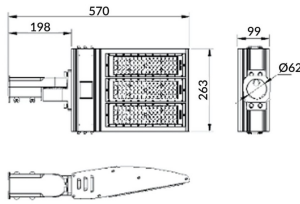

### Pole

Lavov Floodlight from the family COURT with a power of 150W and a 50x90 degrees beam angle. With a total lumen output of 21000lm and a luminous efficiency of 140lm/W. Made in Body Aluminium alloy materials - AL6063 and Steel Q235 with powder coating. PC lenses. and finished in black colour. IP65 and IK10 degree of protection ON-OFF driver.

### Product

Real power (W)	150
Real luminous flux (Lm)	21000
Luminous efficiency (Lm/W)	140
Beam angle (°)	50x90
IP	IP65
Colour	black
Control gear included	yes
Control gear	ON-OFF
Light source	LED
Type of LED	NF2W757GR-V3
Average life time (h)	Up to 100,000hrs LM70
Colour temperature (K)	4500K
Colour consistency (SDCM)	<5
CRI	75
IK	IK10