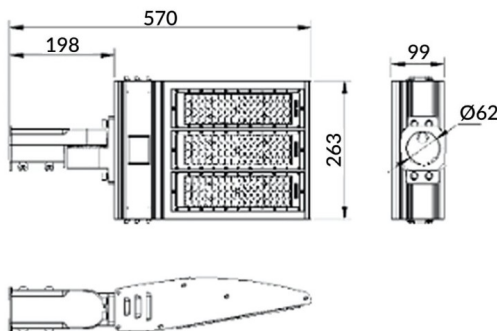

Scheme

Pole

Lavov Floodlight from the family COURT with a power of 150W and a 30x125 degrees beam angle. With a total lumen output of 21000lm and a luminous efficiency of 140lm/W. Made in Body Aluminium alloy materials - AL6063 and Steel Q235 with powder coating. PC lenses. and finished in black colour. IP65 and IK10 degree of protection ON-OFF driver.

Item code	86.OF11.3461.02
Product type	Outdoor
Category	Floodlights
Family	COURT
Subfamily	Pole
Pictograms	

Product	
Real power (W)	150
Real luminous flux (Lm)	21000
Luminous efficiency (Lm/W)	140
Beam angle (°)	30x125
IP	IP65
Colour	black
Control gear included	yes
Control gear	ON-OFF
Light source	LED
Type of LED	NF2W757GR-V3
Average life time (h)	Up to 100,000hrs LM70
Colour temperature (K)	4500K
Colour consistency (SDCM)	5
CRI	75
IK	IK10