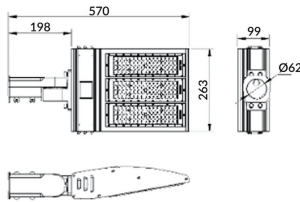

### Pole

Lavov Floodlight from the family COURT with a power of 150W and a 30x125 degrees beam angle. With a total lumen output of 21000lm and a luminous efficiency of 140lm/W. Made in Body Aluminium alloy materials - AL6063 and Steel Q235 with powder coating. PC lenses. and finished in black colour. IP65 and IK10 degree of protection ON-OFF driver.

### Product

Real power (W)	150
Real luminous flux (Lm)	21000
Luminous efficiency (Lm/W)	140
Beam angle (°)	30x125
IP	IP65
Colour	black
Control gear included	yes
Control gear	ON-OFF
Light source	LED
Type of LED	NF2W757GR-V3
Average life time (h)	Up to 100,000hrs LM70
Colour temperature (K)	4500K
Colour consistency (SDCM)	<5
CRI	75
IK	IK10