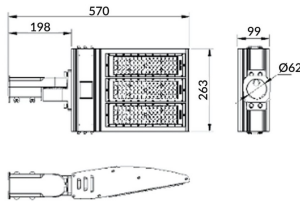

Pole

Lavov Floodlight from the family COURT with a power of 150W and a 30x125 degrees beam angle. With a total lumen output of 21000lm and a luminous efficiency of 140lm/W. Made in Body Aluminium alloy materials - AL6063 and Steel Q235 with powder coating. PC lenses. and finished in black colour. IP65 and IK10 degree of protection ON-OFF driver.

Item code	86.OF11.3461.02
Product type	Outdoor
Category	Floodlights
Family	COURT
Subfamily	Pole
Pictograms	      

Scheme

Product

Real power (W)	150
Real luminous flux (Lm)	21000
Luminous efficiency (Lm/W)	140
Beam angle (°)	30x125
IP	IP65
Colour	black
Control gear included	yes
Control gear	ON-OFF
Light source	LED
Type of LED	NF2W757GR-V3
Average life time (h)	Up to 100,000hrs LM70
Colour temperature (K)	4500K
Colour consistency (SDCM)	<5
CRI	75
IK	IK10