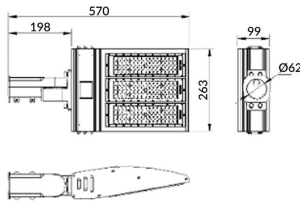

Pole

Lavov Floodlight from the family COURT with a power of 150W and a 30x125 degrees beam angle. With a total lumen output of 21000lm and a luminous efficiency of 140lm/W. Made in Body Aluminium alloy materials - AL6063 and Steel Q235 with powder coating. PC lenses. and finished in black colour. IP65 and IK10 degree of protection ON-OFF driver.

Item code	86.OF11.3461.02
Product type	Outdoor
Category	Floodlights
Family	COURT
Subfamily	Pole
Pictograms	      

Scheme

Product

Real power (W)	150
Real luminous flux (Lm)	21000
Luminous efficiency (Lm/W)	140
Beam angle (°)	30x125
IP	IP65
Colour	black
Control gear included	yes
Control gear	ON-OFF
Light source	LED
Type of LED	NF2W757GR-V3
Average life time (h)	Up to 100,000hrs LM70
Colour temperature (K)	4500K
Colour consistency (SDCM)	<5
CRI	75
IK	IK10