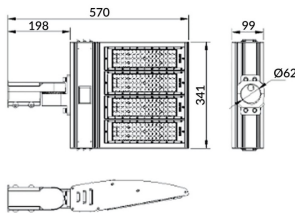

Scheme

Product

Real power (W)	200
Real luminous flux (Lm)	28000
Luminous efficiency (Lm/W)	140
Beam angle (°)	50x90
IP	IP65
Colour	black
Control gear included	yes
Control gear	ON-OFF
Light source	LED
Type of LED	NF2W757GR-V3
Average life time (h)	Up to 100,000hrs LM70
Colour temperature (K)	5000K
Colour consistency (SDCM)	<5
CRI	75
IK	IK10