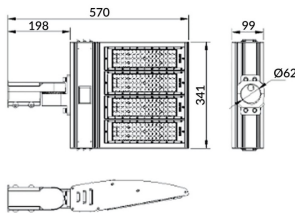

Pole

Lavov Floodlight from the family COURT with a power of 200W and a 50x90 degrees beam angle. With a total lumen output of 28000lm and a luminous efficiency of 140lm/W. Made in Body Aluminium alloy materials - AL6063 and Steel Q235 with powder coating. PC lenses. and finished in black colour. IP65 and IK10 degree of protection ON-OFF driver.

Item code	86.OF11.4451.02
Product type	Outdoor
Category	Floodlights
Family	COURT
Subfamily	Pole
Pictograms	      

Scheme

Product

Real power (W)	200
Real luminous flux (Lm)	28000
Luminous efficiency (Lm/W)	140
Beam angle (°)	50x90
IP	IP65
Colour	black
Control gear included	yes
Control gear	ON-OFF
Light source	LED
Type of LED	NF2W757GR-V3
Average life time (h)	Up to 100,000hrs LM70
Colour temperature (K)	5000K
Colour consistency (SDCM)	<5
CRI	75
IK	IK10