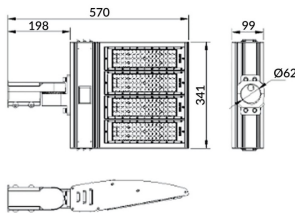

Pole

Lavov Floodlight from the family COURT with a power of 200W and a 30x125 degrees beam angle. With a total lumen output of 28000lm and a luminous efficiency of 140lm/W. Made in Body Aluminium alloy materials - AL6063 and Steel Q235 with powder coating. PC lenses. and finished in black colour. IP65 and IK10 degree of protection ON-OFF driver.

Item code	86.OF11.4461.02
Product type	Outdoor
Category	Floodlights
Family	COURT
Subfamily	Pole
Pictograms	      

Scheme

Product

Real power (W)	200
Real luminous flux (Lm)	28000
Luminous efficiency (Lm/W)	140
Beam angle (°)	30x125
IP	IP65
Colour	black
Control gear included	yes
Control gear	ON-OFF
Light source	LED
Type of LED	NF2W757GR-V3
Average life time (h)	Up to 100,000hrs LM70
Colour temperature (K)	5000K
Colour consistency (SDCM)	<5
CRI	75
IK	IK10