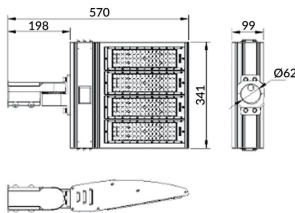

### Pole

Lavov Floodlight from the family COURT with a power of 200W and a 30x125 degrees beam angle. With a total lumen output of 28000lm and a luminous efficiency of 140lm/W. Made in Body Aluminium alloy materials - AL6063 and Steel Q235 with powder coating. PC lenses. and finished in black colour. IP65 and IK10 degree of protection ON-OFF driver.

### Product

Real power (W)	200
Real luminous flux (Lm)	28000
Luminous efficiency (Lm/W)	140
Beam angle (°)	30x125
IP	IP65
Colour	black
Control gear included	yes
Control gear	ON-OFF
Light source	LED
Type of LED	NF2W757GR-V3
Average life time (h)	Up to 100,000hrs LM70
Colour temperature (K)	5000K
Colour consistency (SDCM)	<5
CRI	75
IK	IK10