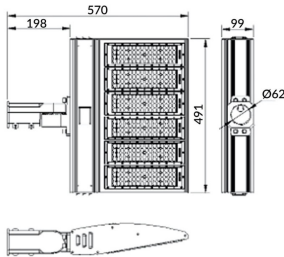

Pole

Lavov Floodlight from the family COURT with a power of 300W and a 50x90 degrees beam angle. With a total lumen output of 42000lm and a luminous efficiency of 140lm/W. Made in Body Aluminium alloy materials - AL6063 and Steel Q235 with powder coating. PC lenses. and finished in black colour. IP65 and IK10 degree of protection ON-OFF driver.

Item code	86.OF11.5451.02
Product type	Outdoor
Category	Floodlights
Family	COURT
Subfamily	Pole
Pictograms	      

Scheme

Product

Real power (W)	300
Real luminous flux (Lm)	42000
Luminous efficiency (Lm/W)	140
Beam angle (°)	50x90
IP	IP65
Colour	black
Control gear included	yes
Control gear	ON-OFF
Light source	LED
Type of LED	NF2W757GR-V3
Average life time (h)	Up to 100,000hrs LM70
Colour temperature (K)	5000K
Colour consistency (SDCM)	<5
CRI	75
IK	IK10