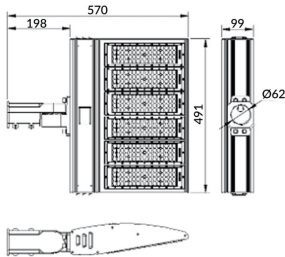

Pole

Lavov Floodlight from the family COURT with a power of 300W and a 30x125 degrees beam angle. With a total lumen output of 42000lm and a luminous efficiency of 140lm/W. Made in Body Aluminium alloy materials - AL6063 and Steel Q235 with powder coating. PC lenses. and finished in black colour. IP65 and IK10 degree of protection ON-OFF driver.

Item code	86.OF11.5461.02
Product type	Outdoor
Category	Floodlights
Family	COURT
Subfamily	Pole
Pictograms	      

Scheme

Product

Real power (W)	300
Real luminous flux (Lm)	42000
Luminous efficiency (Lm/W)	140
Beam angle (°)	30x125
IP	IP65
Colour	black
Control gear included	yes
Control gear	ON-OFF
Light source	LED
Type of LED	NF2W757GR-V3
Average life time (h)	Up to 100,000hrs LM70
Colour temperature (K)	5000K
Colour consistency (SDCM)	<5
CRI	75
IK	IK10