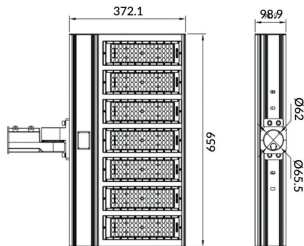

Pole

Lavov Floodlight from the family COURT with a power of 400W and a 50x90 degrees beam angle. With a total lumen output of 56000lm and a luminous efficiency of 140lm/W. Made in Body Aluminium alloy materials - AL6063 and Steel Q235 with powder coating. PC lenses. and finished in black colour. IP65 and IK10 degree of protection ON-OFF driver.

Item code	86.OF11.6451.02
Product type	Outdoor
Category	Floodlights
Family	COURT
Subfamily	Pole

Pictograms

Driver
INCL.

CRI
70

SDCM
5

IP
65

Scheme

Product

Real power (W)	400
Real luminous flux (Lm)	56000
Luminous efficiency (Lm/W)	140
Beam angle (°)	50x90
IP	IP65
Colour	black
Control gear included	yes
Control gear	ON-OFF
Light source	LED
Type of LED	NF2W757GR-V3
Average life time (h)	Up to 100,000hrs LM70
Colour temperature (K)	5000K
Colour consistency (SDCM)	<5
CRI	75
IK	IK10

Photometry