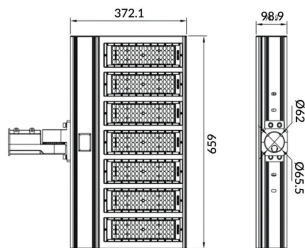

Pole

Lavov Floodlight from the family COURT with a power of 400W and a 30x125 degrees beam angle. With a total lumen output of 56000lm and a luminous efficiency of 140lm/W. Made in Body Aluminium alloy materials - AL6063 and Steel Q235 with powder coating. PC lenses. and finished in black colour. IP65 and IK10 degree of protection ON-OFF driver.

Item code	86.OF11.6461.02
Product type	Outdoor
Category	Floodlights
Family	COURT
Subfamily	Pole

Pictograms

⊕

850°

CE

Driver INCL.

CRI 70

SDCM 5

IP 65

Scheme

Product

Real power (W)	400
Real luminous flux (Lm)	56000
Luminous efficiency (Lm/W)	140
Beam angle (°)	30x125
IP	IP65
Colour	black
Control gear included	yes
Control gear	ON-OFF
Light source	LED
Type of LED	NF2W757GR-V3
Average life time (h)	Up to 100,000hrs LM70
Colour temperature (K)	5000K
Colour consistency (SDCM)	<5
CRI	75
IK	IK10