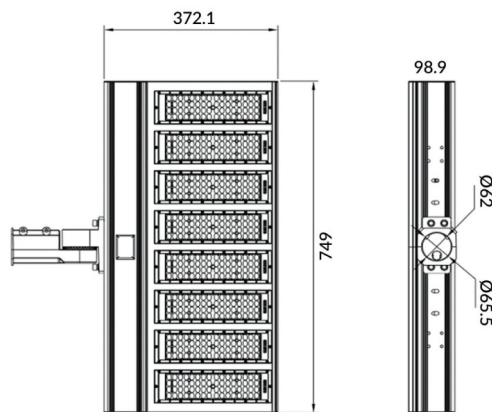

Pole

Lavov Floodlight from the family COURT with a power of 500W and a 50x90 degrees beam angle. With a total lumen output of 70000lm and a luminous efficiency of 140lm/W. Made in Body Aluminium alloy materials - AL6063 and Steel Q235 with powder coating. PC lenses. and finished in black colour. IP65 and IK10 degree of protection ON-OFF driver.

Scheme

Photometry

Item code	86.OF11.7451.02
Product type	Outdoor
Category	Floodlights
Family	COURT
Subfamily	Pole
Pictograms	

Product	
Real power (W)	500
Real luminous flux (Lm)	70000
Luminous efficiency (Lm/W)	140
Beam angle (&ordm;)	50x90
IP	IP65
Colour	black
Control gear included	yes
Control gear	ON-OFF
Light source	LED
Type of LED	NF2W757GR-V3
Average life time (h)	Up to 100,000hrs LM70
Colour temperature (K)	4500K
Colour consistency (SDCM)	<5
CRI	75
IK	IK10