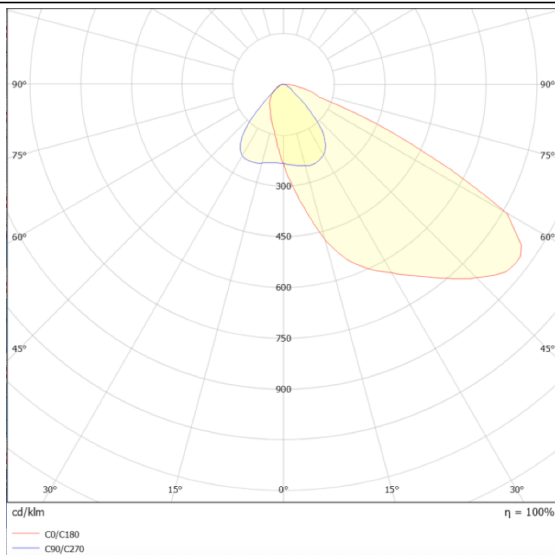

Pole

Lavov Floodlight from the family COURT with a power of 500W and a 50x90 degrees beam angle. With a total lumen output of 70000lm and a luminous efficiency of 140lm/W. Made in Body Aluminium alloy materials - AL6063 and Steel Q235 with powder coating. PC lenses. and finished in black colour. IP65 and IK10 degree of protection ON-OFF driver.

Scheme

Photometry

Item code	86.OF11.7451.02
Product type	Outdoor
Category	Floodlights
Family	COURT
Subfamily	Pole
Pictograms	

Product	
Real power (W)	500
Real luminous flux (Lm)	70000
Luminous efficiency (Lm/W)	140
Beam angle (&ordm;)	50x90
IP	IP65
Colour	black
Control gear included	yes
Control gear	ON-OFF
Light source	LED
Type of LED	NF2W757GR-V3
Average life time (h)	Up to 100,000hrs LM70
Colour temperature (K)	4500K
Colour consistency (SDCM)	<5
CRI	75
IK	IK10