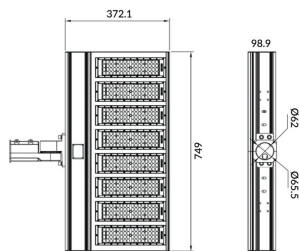

Pole

Lavov Floodlight from the family COURT with a power of 500W and a 50x90 degrees beam angle. With a total lumen output of 70000lm and a luminous efficiency of 140lm/W. Made in Body Aluminium alloy materials - AL6063 and Steel Q235 with powder coating. PC lenses. and finished in black colour. IP65 and IK10 degree of protection ON-OFF driver.

Item code	86.OF11.7451.02
Product type	Outdoor
Category	Floodlights
Family	COURT
Subfamily	Pole
Pictograms	

Scheme

Product

Real power (W)	500
Real luminous flux (Lm)	70000
Luminous efficiency (Lm/W)	140
Beam angle (°)	50x90
IP	IP65
Colour	black
Control gear included	yes
Control gear	ON-OFF
Light source	LED
Type of LED	NF2W757GR-V3
Average life time (h)	Up to 100,000hrs LM70
Colour temperature (K)	4500K
Colour consistency (SDCM)	<5
CRI	75
IK	IK10