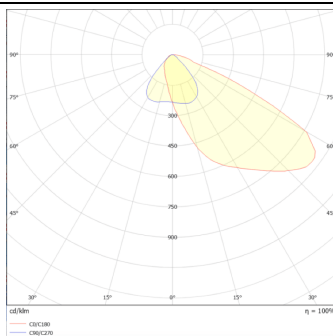

### Pole

Lavov Floodlight from the family COURT with a power of 500W and a 50x90 degrees beam angle. With a total lumen output of 70000lm and a luminous efficiency of 140lm/W. Made in Body Aluminium alloy materials - AL6063 and Steel Q235 with powder coating. PC lenses. and finished in black colour. IP65 and IK10 degree of protection ON-OFF driver.

### Product

Real power (W)	500
Real luminous flux (Lm)	70000
Luminous efficiency (Lm/W)	140
Beam angle (°)	50x90
IP	IP65
Colour	black
Control gear included	yes
Control gear	ON-OFF
Light source	LED
Type of LED	NF2W757GR-V3
Average life time (h)	Up to 100,000hrs LM70
Colour temperature (K)	4500K
Colour consistency (SDCM)	<5
CRI	75
IK	IK10