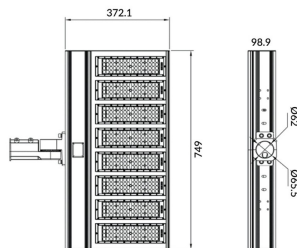

Pole

Lavov Floodlight from the family COURT with a power of 500W and a 50x90 degrees beam angle. With a total lumen output of 70000lm and a luminous efficiency of 140lm/W. Made in Body Aluminium alloy materials - AL6063 and Steel Q235 with powder coating. PC lenses. and finished in black colour. IP65 and IK10 degree of protection ON-OFF driver.

Item code	86.OF11.7451.02
Product type	Outdoor
Category	Floodlights
Family	COURT
Subfamily	Pole
Pictograms	

Scheme

Photometry

Product

Real power (W)	500
Real luminous flux (Lm)	70000
Luminous efficiency (Lm/W)	140
Beam angle (°)	50x90
IP	IP65
Colour	black
Control gear included	yes
Control gear	ON-OFF
Light source	LED
Type of LED	NF2W757GR-V3
Average life time (h)	Up to 100,000hrs LM70
Colour temperature (K)	4500K
Colour consistency (SDCM)	<5
CRI	75
IK	IK10