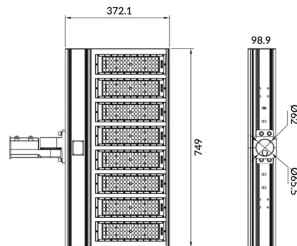

Pole

Lavov Floodlight from the family COURT with a power of 500W and a 50x90 degrees beam angle. With a total lumen output of 70000lm and a luminous efficiency of 140lm/W. Made in Body Aluminium alloy materials - AL6063 and Steel Q235 with powder coating. PC lenses. and finished in black colour. IP65 and IK10 degree of protection ON-OFF driver.

Subfamily	Pole
------------------	-------------

Pictograms	    
	 

Scheme

Photometry

Product

Real power (W)	500
-----------------------	------------

Real luminous flux (Lm)	70000
--------------------------------	--------------

Luminous efficiency (Lm/W)	140
-----------------------------------	------------

Beam angle (°)	50x90
-----------------------	--------------

IP	IP65
-----------	-------------

Colour	black
---------------	--------------