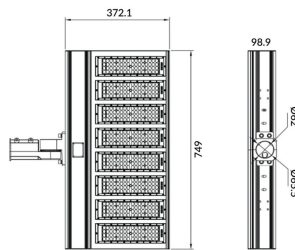

Pole

Lavov Floodlight from the family COURT with a power of 500W and a 50x90 degrees beam angle. With a total lumen output of 70000lm and a luminous efficiency of 140lm/W. Made in Body Aluminium alloy materials - AL6063 and Steel Q235 with powder coating. PC lenses. and finished in black colour. IP65 and IK10 degree of protection ON-OFF driver.

Item code	86.OF11.7451.02
Product type	Outdoor
Category	Floodlights
Family	COURT
Subfamily	Pole
Pictograms	

Scheme

Product

Real power (W)	500
Real luminous flux (Lm)	70000
Luminous efficiency (Lm/W)	140
Beam angle (°)	50x90
IP	IP65
Colour	black
Control gear included	yes
Control gear	ON-OFF
Light source	LED
Type of LED	NF2W757GR-V3
Average life time (h)	Up to 100,000hrs LM70
Colour temperature (K)	4500K
Colour consistency (SDCM)	<5
CRI	75
IK	IK10