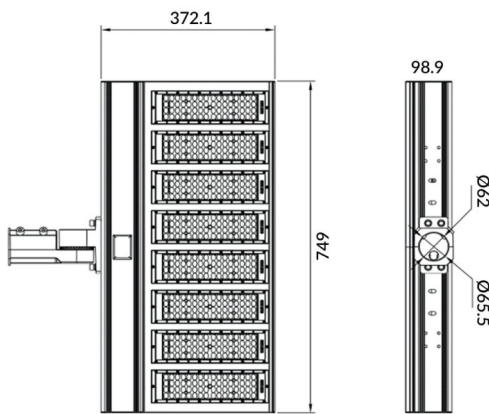

Pole

Lavov Floodlight from the family COURT with a power of 500W and a 30x125 degrees beam angle. With a total lumen output of 70000lm and a luminous efficiency of 140lm/W. Made in Body Aluminium alloy materials - AL6063 and Steel Q235 with powder coating. PC lenses. and finished in black colour. IP65 and IK10 degree of protection ON-OFF driver.

Item code	86.OF11.7461.02
Product type	Outdoor
Category	Floodlights
Family	COURT
Subfamily	Pole

Pictograms

Driver INCL.

CRI 70

SDCM 5

IP 65

Product	
Real power (W)	500
Real luminous flux (Lm)	70000
Luminous efficiency (Lm/W)	140
Beam angle (&ordm;)	30x125
IP	IP65
Colour	black
Control gear included	yes
Control gear	ON-OFF
Light source	LED
Type of LED	NF2W757GR-V3
Average life time (h)	Up to 100,000hrs LM70
Colour temperature (K)	4500K
Colour consistency (SDCM)	<5
CRI	75
IK	IK10

Scheme

Photometry