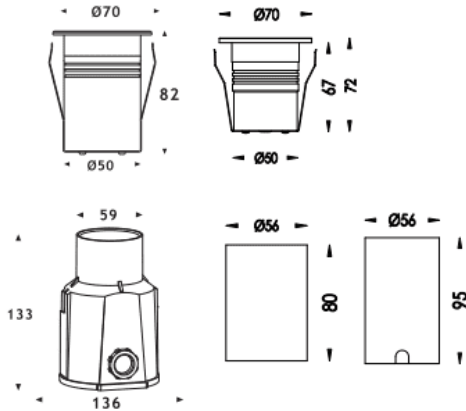

ING-MINI

Lavov recessed in-ground floor from the family ING-MINI, with a power of 5W and a 15 degrees beam angle. Finished in Stainless steel colour. Dimensions 70x70x82mm. With a total lumen output of 508lm and a luminous efficiency of 101lm/W. CCT 3000. Driver ON-OFF. Made in Die Cast Aluminium Body, Front Ring stainless Steel, Tempered Glass Cover. IP67. IK07

Dimensions

Product dimensions (mm) 70x70x82mm

Scheme

Photometry

Item code	86.OIN1.2311.07
Product type	Outdoor
Category	Recessed Inground Floor
Family	ING
Subfamily	ING-MINI
Pictograms	

Product	
Real power (W)	5
Real luminous flux (Lm)	508
Luminous efficiency (Lm/W)	101
Beam angle (º)	15
Life time (h)	50000h L80B10
IP	67
Electrical class insulation	Class III
Colour	Stainless steel
Control gear included	Yes
Control gear	ON-OFF
Light source	1x5W CREE COB
Colour temperature (K)	3000
Colour consistency (SDCM)	SDCM<3
CRI	80
IK	IK07