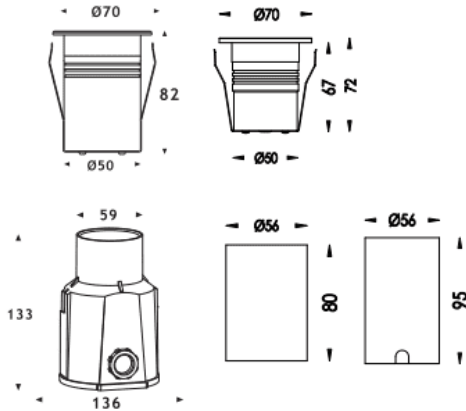

**ING-MINI**

Lavov recessed in-ground floor from the family ING-MINI, with a power of 5W and a 15 degrees beam angle. Finished in Stainless steel colour. Dimensions 70x70x82mm. With a total lumen output of 508lm and a luminous efficiency of 101lm/W. CCT 3000. Driver ON-OFF. Made in Die Cast Aluminium Body, Front Ring stainless Steel, Tempered Glass Cover. IP67. IK07

**Dimensions**

Product dimensions (mm) **70x70x82mm**

**Scheme**

**Photometry**

<b>Item code</b>	<b>86.OIN1.2311.07</b>
<b>Product type</b>	<b>Outdoor</b>
<b>Category</b>	<b>Recessed Inground Floor</b>
<b>Family</b>	<b>ING</b>
<b>Subfamily</b>	<b>ING-MINI</b>
<b>Pictograms</b>	

<b>Product</b>	
<b>Real power (W)</b>	<b>5</b>
<b>Real luminous flux (Lm)</b>	<b>508</b>
<b>Luminous efficiency (Lm/W)</b>	<b>101</b>
<b>Beam angle (°)</b>	<b>15</b>
<b>Life time (h)</b>	<b>50000h L80B10</b>
<b>IP</b>	<b>67</b>
<b>Electrical class insulation</b>	<b>Class III</b>
<b>Colour</b>	<b>Stainless steel</b>
<b>Control gear included</b>	<b>Yes</b>
<b>Control gear</b>	<b>ON-OFF</b>
<b>Light source</b>	<b>LED</b>
<b>Type of LED</b>	<b>1x5W CREE COB</b>
<b>Colour temperature (K)</b>	<b>3000</b>
<b>Colour consistency (SDCM)</b>	<b>SDCM3</b>
<b>CRI</b>	<b>80</b>
<b>IK</b>	<b>IK07</b>