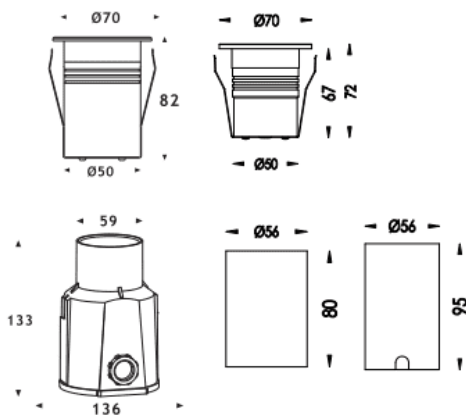

ING-MINI

Lavov recessed in-ground floor from the family ING-MINI, with a power of 5W and a 24 degrees beam angle. Finished in Stainless steel colour. Dimensions 70x70x82mm. With a total lumen output of 508lm and a luminous efficiency of 101lm/W. CCT 3000. Driver ON-OFF. Made in Die Cast Aluminium Body, Front Ring stainless Steel, Tempered Glass Cover. IP67. IK09

Dimensions

Product dimensions (mm) 70x70x82mm

Scheme

Photometry

Item code	86.OIN1.2321.07
Product type	Outdoor
Category	Recessed Inground Floor
Family	ING
Subfamily	ING-MINI
Pictograms	

Product	
Real power (W)	5
Real luminous flux (Lm)	508
Luminous efficiency (Lm/W)	101
Beam angle (°)	24
Life time (h)	50000h L80B10
IP	67
Electrical class insulation	Class I
Colour	Stainless steel
Control gear included	Yes
Control gear	ON-OFF
Light source	1x5W CREE COB
Colour temperature (K)	3000
Colour consistency (SDCM)	SDCM3
CRI	80
IK	IK09