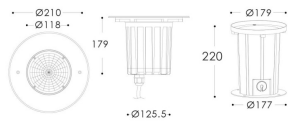

ING-XL

Recessed Inground Floor from the family ING-XL with a power of 18,5W and a beam angle of 38 degrees. with a real lumen output of 1530 lm, and an efficiency of 82,7 lm/W, made in Die Cast Aluminium Body, Front Ring Stainless Steel, Tempered Glass Cover and finished in Stainless Steel. ON-OFF driver.

Item code	86.OIN5.1331.07
Product type	Outdoor
Category	Recessed Inground Floor
Family	ING
Subfamily	ING-XL

Pictograms	

Product	
Real power (W)	18.5
Real luminous flux (Lm)	1530
Luminous efficiency (Lm/W)	82.7
Beam angle (°)	38
Life time (h)	50000h L80B10
IP	66
Electrical class insulation	Class I
Colour	Stainless steel
Control gear included	Yes
Control gear	ON-OFF
Light source	1x18W Nichia COB
Colour temperature (K)	3000
Colour consistency (SDCM)	SDCM<3
CRI	80
IK	10

Scheme

Photometry