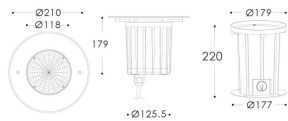

ING-XL

Recessed Inground Floor from the family ING-XL with a power of 18,5W and a beam angle of 38 degrees. with a real lumen output of 1530 lm, and an efficiency of 82,7 lm/W, made in Die Cast Aluminium Body, Front Ring Stainless Steel. , Tempered Glass Cover and finished in Stainless Steel. ON-OFF driver.

Item code	86.OIN5.1331.07
Product type	Outdoor
Category	Recessed Inground Floor
Family	ING
Subfamily	ING-XL

Pictograms

Product

Real power (W)	18.5
Real luminous flux (Lm)	1530
Luminous efficiency (Lm/W)	82.7
Beam angle (°)	38
Life time (h)	50000h L80B10
IP	66
Electrical class insulation	Class I
Colour	Stainless steel
Control gear included	Yes
Control gear	ON-OFF
Light source	1x18W Nichia COB
Colour temperature (K)	3000
Colour consistency (SDCM)	SDCM<3
CRI	80
IK	10

Scheme

Photometry