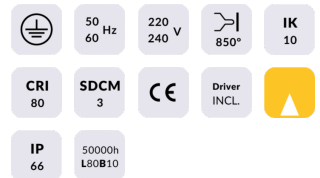

ING-XL

Recessed Inground Floor from the family ING-XL with a power of 18,5W and a beam angle of 38 degrees. with a real lumen output of 1530 lm, and an efficiency of 82,7 lm/W, made in Die Cast Aluminium Body, Front Ring Stainless Steel. , Tempered Glass Cover and finished in Stainless Steel. ON-OFF driver.

Item code	86.OIN5.1331.07
Product type	Outdoor
Category	Recessed Inground Floor
Family	ING
Subfamily	ING-XL

Pictograms

Product

Real power (W)	18.5
Real luminous flux (Lm)	1530
Luminous efficiency (Lm/W)	82.7
Beam angle (°)	38
Life time (h)	50000h L80B10
IP	66
Electrical class insulation	Class I
Colour	Stainless steel
Control gear included	Yes
Control gear	ON-OFF
Light source	1x18W Nichia COB
Colour temperature (K)	3000
Colour consistency (SDCM)	SDCM<3
CRI	80
IK	10