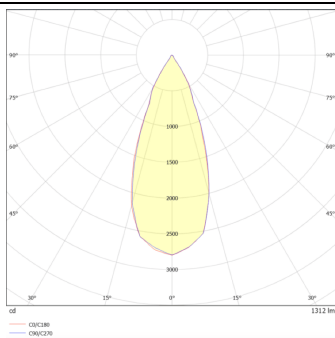

ING-XL

Recessed Inground Floor from the family ING-XL with a power of 18,5W and a beam angle of 38 degrees. with a real lumen output of 1530 lm, and an efficiency of 82,7 lm/W, made in Die Cast Aluminium Body, Front Ring Stainless Steel. , Tempered Glass Cover and finished in Stainless Steel. ON-OFF driver.

Item code	86.OIN5.2331.07
Product type	Outdoor
Category	Recessed Inground Floor
Family	ING
Subfamily	ING-XL

Pictograms

Scheme

Photometry

Product

Real power (W)	18.5
Real luminous flux (Lm)	1530
Luminous efficiency (Lm/W)	82.7
Beam angle (°)	38
Life time (h)	50000h L80B10
IP	66
Electrical class insulation	Class I
Colour	Stainless steel
Control gear included	Yes
Control gear	ON-OFF
Light source	1x18W Nichia COB
Colour temperature (K)	3000
Colour consistency (SDCM)	SDCM<3
CRI	80
IK	10