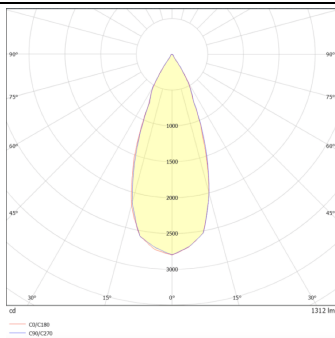

ING-XL

Recessed Inground Floor from the family ING-XL with a power of 18,5W and a beam angle of 38 degrees. with a real lumen output of 1530 lm, and an efficiency of 82,7 lm/W, made in Die Cast Aluminium Body, Front Ring Stainless Steel, Tempered Glass Cover and finished in Stainless Steel. ON-OFF driver.

Item code	86.OIN5.2331.07
Product type	Outdoor
Category	Recessed Inground Floor
Family	ING
Subfamily	ING-XL

Pictograms

Scheme

Photometry

Product

Real power (W)	18.5
Real luminous flux (Lm)	1530
Luminous efficiency (Lm/W)	82.7
Beam angle (°)	38
Life time (h)	50000h L80B10
IP	66
Electrical class insulation	Class I
Colour	Stainless steel
Control gear included	Yes
Control gear	ON-OFF
Light source	1x18W Nichia COB
Colour temperature (K)	3000
Colour consistency (SDCM)	SDCM<3
CRI	80
IK	10