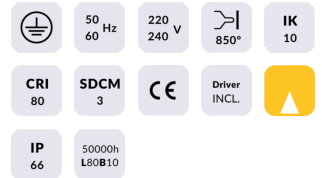

ING-XL

Recessed Inground Floor from the family ING-XL with a power of 18,5W and a beam angle of 38 degrees. with a real lumen output of 1530 lm, and an efficiency of 82,7 lm/W, made in Die Cast Aluminium Body, Front Ring Stainless Steel. , Tempered Glass Cover and finished in Stainless Steel. ON-OFF driver.

Item code	86.OIN5.2331.07
Product type	Outdoor
Category	Recessed Inground Floor
Family	ING
Subfamily	ING-XL

Pictograms

Scheme

Photometry

Product

Real power (W)	18.5
Real luminous flux (Lm)	1530
Luminous efficiency (Lm/W)	82.7
Beam angle (°)	38
Life time (h)	50000h L80B10
IP	66
Electrical class insulation	Class I
Colour	Stainless steel
Control gear included	Yes
Control gear	ON-OFF
Light source	1x18W Nichia COB
Colour temperature (K)	3000
Colour consistency (SDCM)	SDCM<3
CRI	80
IK	10