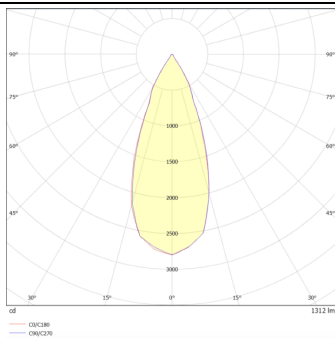

ING-XL

Recessed Inground Floor from the family ING-XL with a power of 18,5W and a beam angle of 38 degrees. with a real lumen output of 1530 lm, and an efficiency of 82,7 lm/W, made in Die Cast Aluminium Body, Front Ring Stainless Steel. , Tempered Glass Cover and finished in Stainless Steel. ON-OFF driver.

Item code	86.OIN5.2331.07
Product type	Outdoor
Category	Recessed Inground Floor
Family	ING
Subfamily	ING-XL

Pictograms

Scheme

Photometry

Product

Real power (W)	18.5
Real luminous flux (Lm)	1530
Luminous efficiency (Lm/W)	82.7
Beam angle (°)	38
Life time (h)	50000h L80B10
IP	66
Electrical class insulation	Class I
Colour	Stainless steel
Control gear included	Yes
Control gear	ON-OFF
Light source	1x18W Nichia COB
Colour temperature (K)	3000
Colour consistency (SDCM)	SDCM<3
CRI	80
IK	10