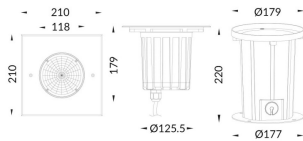

ING-XL

Recessed Inground Floor from the family ING-XL with a power of 18,5W and a beam angle of 38 degrees. with a real lumen output of 1530 lm, and an efficiency of 82,7 lm/W, made in Die Cast Aluminium Body, Front Ring Stainless Steel. , Tempered Glass Cover and finished in Stainless Steel. ON-OFF driver.

Item code	86.OIN5.2331.07
Product type	Outdoor
Category	Recessed Inground Floor
Family	ING
Subfamily	ING-XL

Pictograms

Scheme

Photometry

Product

Real power (W)	18.5
Real luminous flux (Lm)	1530
Luminous efficiency (Lm/W)	82.7
Beam angle (°)	38
Life time (h)	50000h L80B10
IP	66
Electrical class insulation	Class I
Colour	Stainless steel
Control gear included	Yes
Control gear	ON-OFF
Light source	1x18W Nichia COB
Colour temperature (K)	3000
Colour consistency (SDCM)	SDCM<3
CRI	80
IK	10