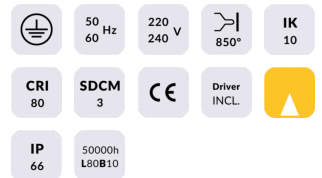

ING-XL

Recessed Inground Floor from the family ING-XL with a power of 18,5W and a beam angle of 38 degrees. with a real lumen output of 1530 lm, and an efficiency of 82,7 lm/W, made in Die Cast Aluminium Body, Front Ring Stainless Steel. , Tempered Glass Cover and finished in Stainless Steel. ON-OFF driver.

Item code	86.OIN5.2331.07
Product type	Outdoor
Category	Recessed Inground Floor
Family	ING
Subfamily	ING-XL

Pictograms

Scheme

Photometry

Product

Real power (W)	18.5
Real luminous flux (Lm)	1530
Luminous efficiency (Lm/W)	82.7
Beam angle (°)	38
Life time (h)	50000h L80B10
IP	66
Electrical class insulation	Class I
Colour	Stainless steel
Control gear included	Yes
Control gear	ON-OFF
Light source	1x18W Nichia COB
Colour temperature (K)	3000
Colour consistency (SDCM)	SDCM<3
CRI	80
IK	10