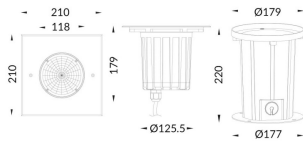

ING-XL

Recessed Inground Floor from the family ING-XL with a power of 18,5W and a beam angle of 38 degrees. with a real lumen output of 1530 lm, and an efficiency of 82,7 lm/W, made in Die Cast Aluminium Body, Front Ring Stainless Steel, Tempered Glass Cover and finished in Stainless Steel. ON-OFF driver.

Item code	86.OIN5.2331.07
Product type	Outdoor
Category	Recessed Inground Floor
Family	ING
Subfamily	ING-XL

Pictograms

Scheme

Photometry

Product

Real power (W)	18.5
Real luminous flux (Lm)	1530
Luminous efficiency (Lm/W)	82.7
Beam angle (°)	38
Life time (h)	50000h L80B10
IP	66
Electrical class insulation	Class I
Colour	Stainless steel
Control gear included	Yes
Control gear	ON-OFF
Light source	1x18W Nichia COB
Colour temperature (K)	3000
Colour consistency (SDCM)	SDCM<3
CRI	80
IK	10