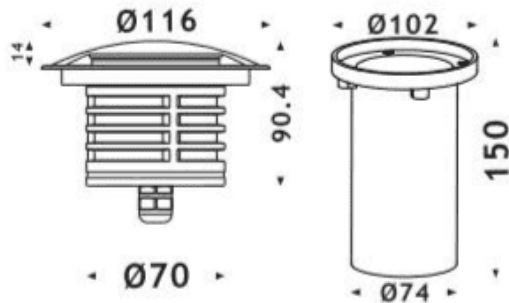

### MARK-L

Lavov recessed in-ground floor from the family MARK, with a power of 6W and a assymetric beam angle. Finished in Grey colour. Dimensions  $\varnothing 116 \times 90,4 \text{ mm}$ . CCT 3000K. Driver ON-OFF. Made in Die Cast Aluminium Body and Front Ring , Tempered Glass Cover. IP67. IK10

### Dimensions

Product dimensions (mm)  $\varnothing 116 \times 90,4 \text{ mm}$

### Photometry

Item code	86.OIN6.1331.03
Product type	Outdoor
Category	Recessed Inground Floor
Family	MARK
Subfamily	MARK-L
Pictograms	

Product	
Real power (W)	6
Beam angle (°)	assymetric
Life time (h)	50000h L80B10
IP	67
Electrical class insulation	Class I
Colour	Grey
Control gear included	Yes
Control gear	ON-OFF
Light source	6x0.5W SMD
Colour temperature (K)	3000
Colour consistency (SDCM)	SDCM3
CRI	80
IK	IK10