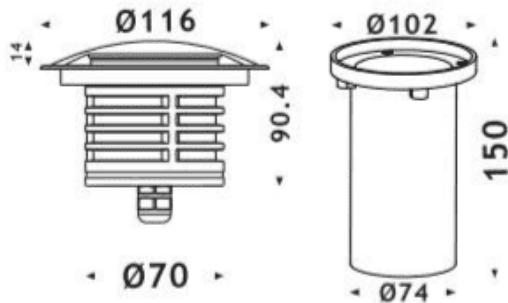

**MARK-L**

Lavov recessed in-ground floor from the family MARK, with a power of 6W and a assymetric beam angle. Finished in Grey colour. Dimensions $\varnothing 116 \times 90.4$ mm. CCT 3000K. Driver ON-OFF. Made in Die Cast Aluminium Body and Front Ring , Tempered Glass Cover. IP67. IK10

Dimensions

Product dimensions (mm) $\varnothing 116 \times 90.4$ mm

Scheme**Photometry**

Item code	86.OIN6.2331.03
Product type	Outdoor
Category	Recessed Inground Floor
Family	MARK
Subfamily	MARK-L
Pictograms	

Product	
Real power (W)	6
Beam angle (°)	assymetric
Life time (h)	50000h L80B10
IP	67
Electrical class insulation	Class I
Colour	Grey
Control gear included	Yes
Control gear	ON-OFF
Light source	LED
Type of LED	6x0.5W SMD
Colour temperature (K)	3000
Colour consistency (SDCM)	SDCM3
CRI	80
IK	IK10