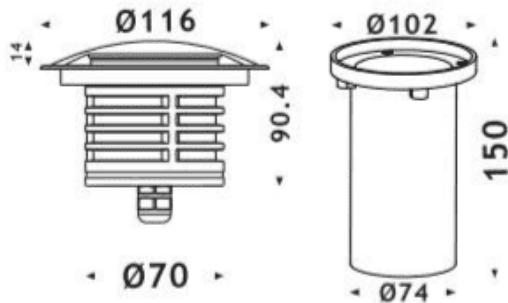

**MARK-L**

Lavov recessed inground floor from the family MARK, with a power of 6W and a assymetric beam angle. Finished in Grey colour. Dimensions $\varnothing 116 \times 90.4$ mm. CCT 3000K. Driver ON-OFF. Made in Die Cast Aluminium Body and Front Ring , Tempered Glass Cover. IP67. IK10

Dimensions

Product dimensions (mm) $\varnothing 116 \times 90.4$ mm

Scheme**Photometry**

Item code	86.OIN6.3331.03
Product type	Outdoor
Category	Recessed Inground Floor
Family	MARK
Subfamily	MARK-L
Pictograms	

Product	
Real power (W)	6
Beam angle (°)	assymetric
Life time (h)	50000h L80B10
IP	67
Electrical class insulation	Class I
Colour	Grey
Control gear included	Yes
Control gear	ON-OFF
Light source	LED
Type of LED	6x0.5W SMD
Colour temperature (K)	3000
Colour consistency (SDCM)	SDCM3
CRI	80
IK	IK10