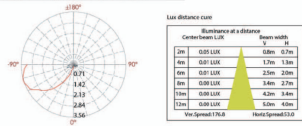

Photometry

PHOTOMETRIC CURVES

MARK-L

Recessed Inground Floor from the family MARK-L with a power of 9W and an assymetric distribution one emmiting window , made in Die Cast Aluminium Body, and finished in Grey. ON-OFF driver.

Item code	86.OIN6.4331.03
Product type	Outdoor
Category	Recessed Inground Floor
Family	MARK
Subfamily	MARK-L
Pictograms	

Product	
Real power (W)	9
Life time (h)	L80B10 50000 hrs
IP	IP67
Electrical class insulation	I
Colour	Grey
Control gear included	Yes
Control gear	ON-OFF
Light source	COB
Type of LED	Osram
Nominal power (W)	9
Colour temperature (K)	3000
Colour consistency (SDCM)	SDCM<3
CRI	80
IK	10