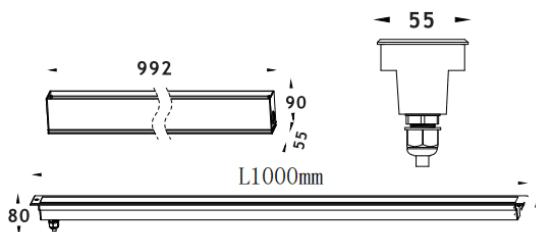

### LINEAR

Lavov recessed in-ground floor from the family LINEAR, with a power of 48W and a 45 degrees beam angle. Finished in Stainless steel colour. Dimensions 55x80x1000mm. With a total lumen output of 2780lm and a luminous efficiency of 58lm/W. CCT 3000K. Driver ON-OFF. Made in Die Cast Aluminium Body, Front Ring stainless Steel, Tempered Glass Cover. IP67. IK07

### Dimensions

Product dimensions (mm) 55x80x1000mm

### Photometry

Product	
Real power (W)	48
Real luminous flux (Lm)	2780
Luminous efficiency (Lm/W)	58
Beam angle (&ordm;)	30
Life time (h)	50000h L80B10
IP	67
Electrical class insulation	Class I
Colour	Stainless steel
Control gear included	Yes
Control gear	ON-OFF
Light source	24x2.0W Osram
Colour temperature (K)	3000
Colour consistency (SDCM)	SDCM<3
CRI	80
IK	IK07