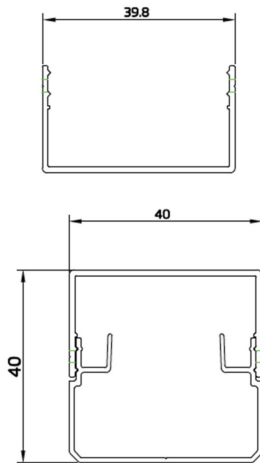

Scheme**Dot accessories**

Dot accessory installation profile and cover in white color.1m length

Item code	86.OP01.0002.01
Product type	Outdoor
Category	Pixel Light
Family	Dot
Subfamily	Dot accessories
Pictograms	