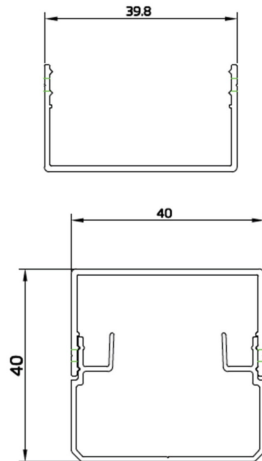

Scheme**Dot accessories**

Dot accessory installation profile and cover in white color.1m length

Item code	86.OP01.0002.01
Product type	Outdoor
Category	Pixel Light
Family	Dot
Subfamily	Dot accessories
Pictograms	