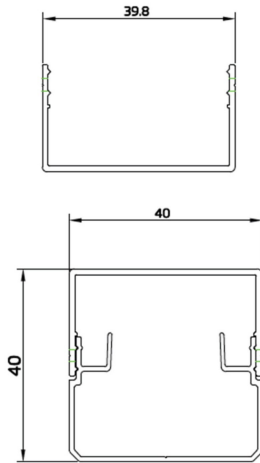

Scheme**Dot accessories**

Dot accessory installation profile and cover in white color.1m length

Item code	86.OP01.0002.01
------------------	------------------------

Product type	Outdoor
---------------------	----------------