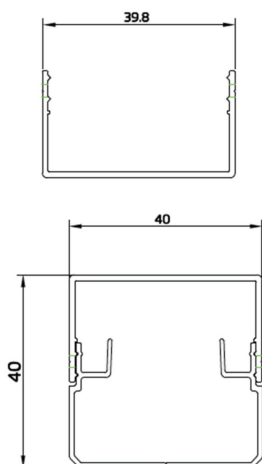

Scheme**Dot accessories**

Dot accessory installation profile and cover in black color.1m length

Item code	86.OP01.0002.02
Product type	Outdoor
Category	Pixel Light
Family	Dot
Subfamily	Dot accessories

Pictograms