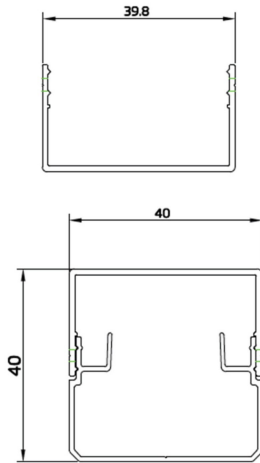

**Scheme****Dot accessories**

Dot accessory installation profile and cover in black color.1m length

---

<b>Item code</b>	<b>86.OP01.0002.02</b>
------------------	------------------------

<b>Product type</b>	<b>Outdoor</b>
---------------------	----------------