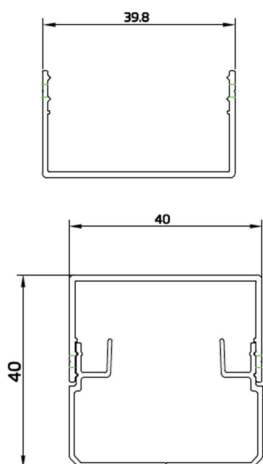

Scheme**Dot accessories**

Dot accessory installation profile and cover in black color.1m
length

Item code	86.OP01.0002.02
Product type	Outdoor
Category	Pixel Light
Family	Dot
Subfamily	Dot accessories

Pictograms