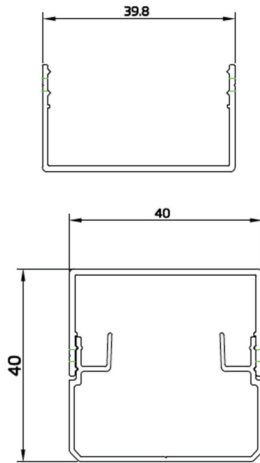

Scheme**Dot accessories**

Dot accessory installation profile and cover in black color.1m length

Item code	86.OP01.0002.02
------------------	------------------------

Product type	Outdoor
---------------------	----------------