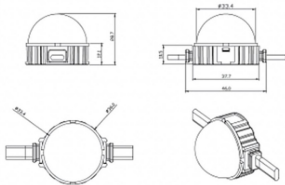

Dot

Lavov Pixel light from the family DOT with a power of 0,9 W and RGB color. Beam angle 120 degrees. Made in die cast aluminium and PC cover. Driver not included. Controlled by DMX512 protocol. Milky dome. Not include driver.

Item code	86.OP01.1000.01
Product type	Outdoor
Category	Pixel Light
Family	Dot

Pictograms					

Scheme

Product	
Real power (W)	0.9
Real luminous flux (Lm)	25.83
Beam angle (°)	99.78
IP	66
Colour	white
Control gear included	NOT
Light source	LED
Type of LED	4 CREE SMD
Average life time (h)	80000h L70B10
Colour temperature (K)	RGB
Colour consistency (SDCM)	SDCM<3