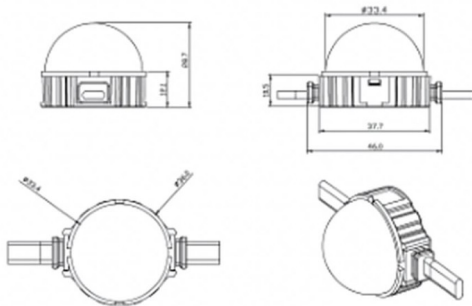

Dot

Lavov Pixel light from the family DOT with a power of 0,9 W and RGB color. Beam angle 120 degrees. Made in die cast aluminium and PC cover. Driver not included. Controlled by DMX512 protocol. Milky dome. Not include driver.

Item code	86.OP01.1000.01
Product type	Outdoor
Category	Pixel Light
Family	Dot

Pictograms

Scheme

Product	
Real power (W)	0.9
Real luminous flux (Lm)	25.83
Beam angle (&ordm;)	99.78
IP	66
Colour	white
Control gear included	NOT
Light source	LED
Type of LED	4 CREE SMD
Average life time (h)	80000h L70B10
Colour temperature (K)	RGB
Colour consistency (SDCM)	SDCM<3