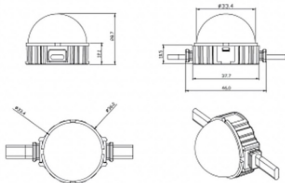

Dot

Lavov Pixel light from the family DOT with a power of 0,9 W and RGB color. Beam angle 120 degrees. Made in die cast aluminium and PC cover. Driver not included. Controlled by DMX512 protocol. Milky dome. Not include driver.

Item code 86.OP01.1000.01

Product type Outdoor

Category Pixel Light

Family Dot

Pictograms

Scheme

Product

Real power (W) 0.9

Real luminous flux (Lm) 25.83

Beam angle (°) 99.78

IP 66

Colour white

Control gear included NOT

Light source LED

Type of LED 4 CREE SMD

Average life time (h) 80000h L70B10