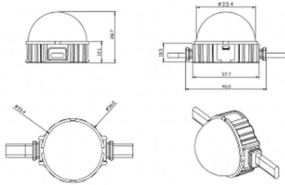

Dot

Lavov Pixel light from the family DOT with a power of 0,9 W and RGB color. Beam angle 120 degrees. Made in die cast aluminium and PC cover. Driver not included. Controlled by DMX512 protocol. Milky dome. Not include driver.

Item code	86.OP01.1000.01
Product type	Outdoor
Category	Pixel Light
Family	Dot
Subfamily	Dot
Pictograms	

Scheme

Product

Real power (W)	0.9
Real luminous flux (Lm)	25.83
Beam angle (°)	99.78
IP	66
Colour	white
Control gear included	NOT
Light source	LED
Type of LED	4 CREE SMD
Average life time (h)	80000h L70B10
Colour temperature (K)	RGB
Colour consistency (SDCM)	SDCM<3