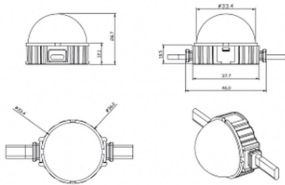

### Dot

Lavov Pixel light from the family DOT with a power of 0,9 W and RGB color. Beam angle 120 degrees. Made in die cast aluminium and PC cover. Driver not included. Controlled by DMX512 protocol. Milky dome. Not include driver.

### Scheme

Product	
Real power (W)	0.9
Real luminous flux (Lm)	25.83
Beam angle (°)	99.78
IP	66
Colour	white
Control gear included	NOT
Light source	LED
Type of LED	4 CREE SMD
Average life time (h)	80000h L70B10
Colour temperature (K)	RGB
Colour consistency (SDCM)	SDCM<3