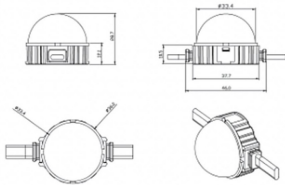

### Dot

Lavov Pixel light from the family DOT with a power of 0,9 W and RGB color. Beam angle 120 degrees. Made in die cast aluminium and PC cover. Driver not included. Controlled by DMX512 protocol. Milky dome. Not include driver.

### Product

**Real power (W)** 0.9

**Real luminous flux (Lm)** 25.83

**Beam angle (°)** 99.78

**IP** 66

**Colour** black

**Control gear included** NOT

**Light source** LED