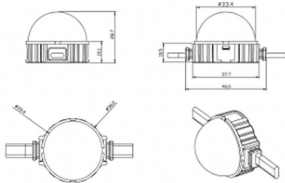

Dot

Lavov Pixel light from the family DOT with a power of 0,9 W and RGB color. Beam angle 120 degrees. Made in die cast aluminium and PC cover. Driver not included. Controlled by DMX512 protocol. Milky dome. Not include driver.

Item code	86.OP01.1000.02
Product type	Outdoor
Category	Pixel Light
Family	Dot

Pictograms

Scheme

Product

Real power (W)	0.9
Real luminous flux (Lm)	25.83
Beam angle (°)	99.78
IP	66
Colour	black
Control gear included	NOT
Light source	LED
Type of LED	4 CREE SMD
Average life time (h)	80000h L70B10
Colour temperature (K)	RGB
Colour consistency (SDCM)	SDCM<3