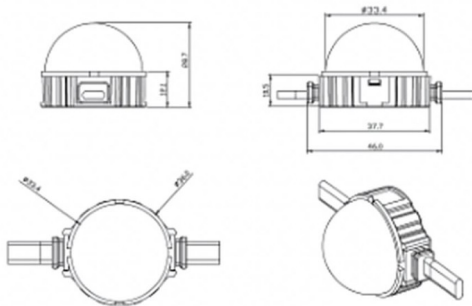

Dot

Lavov Pixel light from the family DOT with a power of 0,9 W and RGB color. Beam angle 120 degrees. Made in die cast aluminium and PC cover. Driver not included. Controlled by DMX512 protocol. Milky dome. Not include driver.

Item code	86.OP01.1000.02
Product type	Outdoor
Category	Pixel Light
Family	Dot

Pictograms

Scheme

Product	
Real power (W)	0.9
Real luminous flux (Lm)	25.83
Beam angle (&ordm;)	99.78
IP	66
Colour	black
Control gear included	NOT
Light source	LED
Type of LED	4 CREE SMD
Average life time (h)	80000h L70B10
Colour temperature (K)	RGB
Colour consistency (SDCM)	SDCM<3