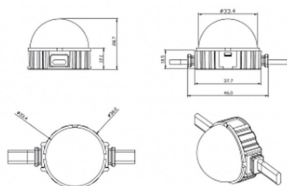

### Dot

Lavov Pixel light from the family DOT with a power of 0,9 W and RGB color. Beam angle 120 degrees. Made in die cast aluminium and PC cover. Driver not included. Controlled by DMX512 protocol. Milky dome. Not include driver.

### Product

**Real power (W)** 0.9

**Real luminous flux (Lm)** 25.83

**Beam angle (°)** 99.78

**IP** 66

**Colour** black

**Control gear included** NOT

**Light source** LED