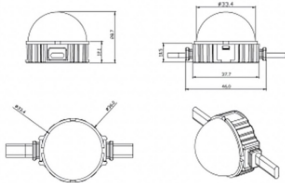

### Dot

Lavov Pixel light from the family DOT with a power of 0,9 W and RGB color. Beam angle 120 degrees. Made in die cast aluminium and PC cover. Driver not included. Controlled by DMX512 protocol. Milky dome. Not include driver.

### Scheme

Product	
Real power (W)	0.9
Real luminous flux (Lm)	25.83
Beam angle (°)	99.78
IP	66
Colour	black
Control gear included	NOT
Light source	LED
Type of LED	4 CREE SMD
Average life time (h)	80000h L70B10
Colour temperature (K)	RGB
Colour consistency (SDCM)	SDCM<3