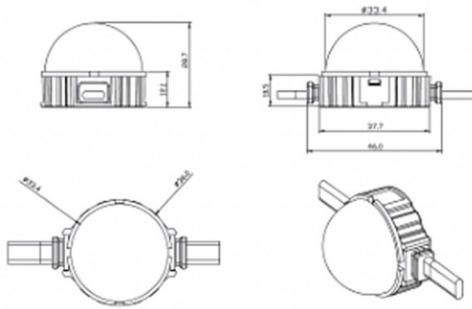

Dot

Lavov Pixel light from the family DOT with a power of 0,9 W and RGB color. Beam angle 120 degrees. Made in die cast aluminium and PC cover. Driver not included. Controlled by DMX512 protocol. Transparent dome. Not include driver.

Item code	86.OP01.1010.01
Product type	Outdoor
Category	Pixel Light
Family	Dot

Pictograms

-
-
-
-
-
-
-
-

Scheme

Product	
Real power (W)	0.9
Real luminous flux (Lm)	25.83
Beam angle (&ordm;)	99.78
IP	66
Colour	white
Control gear included	NOT
Light source	LED
Type of LED	4 CREE SMD
Average life time (h)	80000h L70B10
Colour temperature (K)	RGB
Colour consistency (SDCM)	SDCM<3