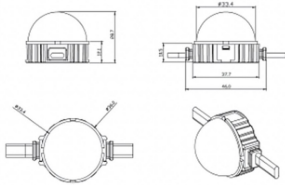

Dot

Lavov Pixel light from the family DOT with a power of 0,9 W and RGB color. Beam angle 120 degrees. Made in die cast aluminium and PC cover. Driver not included. Controlled by DMX512 protocol. Transparent dome. Not include driver.

Item code	86.OP01.1010.01
Product type	Outdoor
Category	Pixel Light
Family	Dot

Pictograms

Scheme

Product

Real power (W)	0.9
Real luminous flux (Lm)	25.83
Beam angle (°)	99.78
IP	66
Colour	white
Control gear included	NOT
Light source	LED
Type of LED	4 CREE SMD
Average life time (h)	80000h L70B10
Colour temperature (K)	RGB
Colour consistency (SDCM)	SDCM<3