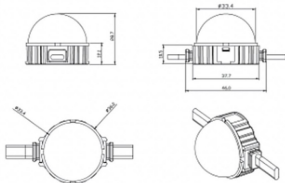

Dot

Lavov Pixel light from the family DOT with a power of 0,9 W and RGB color. Beam angle 120 degrees. Made in die cast aluminium and PC cover. Driver not included. Controlled by DMX512 protocol. Transparent dome. Not include driver.

Item code 86.OP01.1010.01

Product type Outdoor

Category Pixel Light

Family Dot

Pictograms

Scheme

Product

Real power (W) 0.9

Real luminous flux (Lm) 25.83

Beam angle (°) 99.78

IP 66

Colour white

Control gear included NOT

Light source LED

Type of LED 4 CREE SMD

Average life time (h) 80000h L70B10