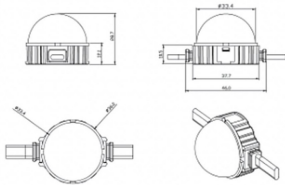

Dot

Lavov Pixel light from the family DOT with a power of 0,9 W and RGB color. Beam angle 120 degrees. Made in die cast aluminium and PC cover. Driver not included. Controlled by DMX512 protocol. Transparent dome. Not include driver.

Item code 86.OP01.1010.01

Product type Outdoor

Category Pixel Light

Family Dot

Pictograms

Scheme

Product

Real power (W) 0.9

Real luminous flux (Lm) 25.83

Beam angle (°) 99.78

IP 66

Colour white

Control gear included NOT

Light source LED

Type of LED 4 CREE SMD

Average life time (h) 80000h L70B10