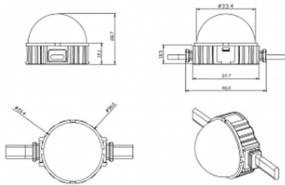

Dot

Lavov Pixel light from the family DOT with a power of 0,9 W and RGB color. Beam angle 120 degrees. Made in die cast aluminium and PC cover. Driver not included. Controlled by DMX512 protocol. Transparent dome. Not include driver.

Item code	86.OP01.1010.01
Product type	Outdoor
Category	Pixel Light
Family	Dot
Subfamily	Dot
Pictograms	

Scheme

Product	
Real power (W)	0.9
Real luminous flux (Lm)	25.83
Beam angle (°)	99.78
IP	66
Colour	white
Control gear included	NOT
Light source	LED
Type of LED	4 CREE SMD
Average life time (h)	80000h L70B10
Colour temperature (K)	RGB
Colour consistency (SDCM)	SDCM<3