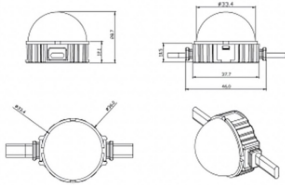

### Dot

Lavov Pixel light from the family DOT with a power of 0,9 W and RGB color. Beam angle 120 degrees. Made in die cast aluminium and PC cover. Driver not included. Controlled by DMX512 protocol. Transparent dome. Not include driver.

<b>Item code</b>	<b>86.OP01.1010.02</b>
<b>Product type</b>	<b>Outdoor</b>
<b>Category</b>	<b>Pixel Light</b>
<b>Family</b>	<b>Dot</b>

### Product

<b>Real power (W)</b>	<b>0.9</b>
<b>Real luminous flux (Lm)</b>	<b>25.83</b>
<b>Beam angle (°)</b>	<b>99.78</b>
<b>IP</b>	<b>66</b>
<b>Colour</b>	<b>black</b>
<b>Control gear included</b>	<b>NOT</b>
<b>Light source</b>	<b>LED</b>
<b>Type of LED</b>	<b>4 CREE SMD</b>
<b>Average life time (h)</b>	<b>80000h L70B10</b>
<b>Colour temperature (K)</b>	<b>RGB</b>
<b>Colour consistency (SDCM)</b>	<b>SDCM&lt;3</b>