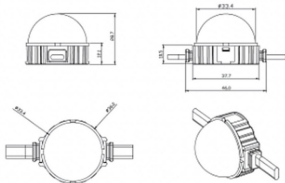

### Dot

Lavov Pixel light from the family DOT with a power of 0,9 W and RGB color. Beam angle 120 degrees. Made in die cast aluminium and PC cover. Driver not included. Controlled by DMX512 protocol. Transparent dome. Not include driver.

<b>Item code</b>	<b>86.OP01.1010.02</b>
<b>Product type</b>	<b>Outdoor</b>
<b>Category</b>	<b>Pixel Light</b>
<b>Family</b>	<b>Dot</b>

### Product

<b>Real power (W)</b>	<b>0.9</b>
<b>Real luminous flux (Lm)</b>	<b>25.83</b>
<b>Beam angle (°)</b>	<b>99.78</b>
<b>IP</b>	<b>66</b>
<b>Colour</b>	<b>black</b>
<b>Control gear included</b>	<b>NOT</b>
<b>Light source</b>	<b>LED</b>
<b>Type of LED</b>	<b>4 CREE SMD</b>
<b>Average life time (h)</b>	<b>80000h L70B10</b>
<b>Colour temperature (K)</b>	<b>RGB</b>
<b>Colour consistency (SDCM)</b>	<b>SDCM&lt;3</b>