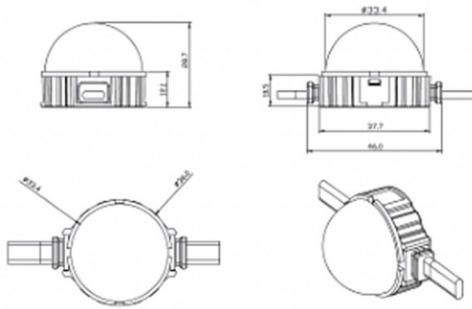

Dot

Lavov Pixel light from the family DOT with a power of 0,9 W and RGB color. Beam angle 120 degrees. Made in die cast aluminium and PC cover. Driver not included. Controlled by DMX512 protocol. Transparent dome. Not include driver.

Item code	86.OP01.1010.02
Product type	Outdoor
Category	Pixel Light
Family	Dot

Pictograms

-
-
-
-
-
-
-
-

Scheme

Product	
Real power (W)	0.9
Real luminous flux (Lm)	25.83
Beam angle (°)	99.78
IP	66
Colour	black
Control gear included	NOT
Light source	LED
Type of LED	4 CREE SMD
Average life time (h)	80000h L70B10
Colour temperature (K)	RGB
Colour consistency (SDCM)	SDCM3