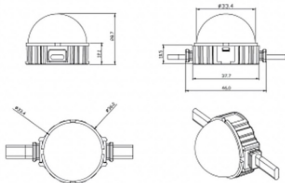

### Dot

Lavov Pixel light from the family DOT with a power of 0,9 W and RGB color. Beam angle 120 degrees. Made in die cast aluminium and PC cover. Driver not included. Controlled by DMX512 protocol. Transparent dome. Not include driver.

**Item code** 86.OP01.1010.02

**Product type** Outdoor

**Category** Pixel Light

**Family** Dot

**Pictograms**

### Product

**Real power (W)** 0.9

**Real luminous flux (Lm)** 25.83

**Beam angle (°)** 99.78

**IP** 66

**Colour** black

**Control gear included** NOT

**Light source** LED