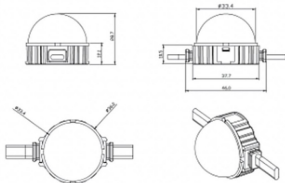

Dot

Lavov Pixel light from the family DOT with a power of 0,9 W and RGB color. Beam angle 120 degrees. Made in die cast aluminium and PC cover. Driver not included. Controlled by DMX512 protocol. Transparent dome. Not include driver.

Item code 86.OP01.1010.02

Product type Outdoor

Category Pixel Light

Family Dot

Pictograms

Scheme

Product

Real power (W) 0.9

Real luminous flux (Lm) 25.83

Beam angle (°) 99.78

IP 66

Colour black

Control gear included NOT

Light source LED

Type of LED 4 CREE SMD

Average life time (h) 80000h L70B10