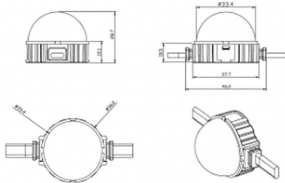

Dot

Lavov Pixel light from the family DOT with a power of 0,9 W and RGB color. Beam angle 120 degrees. Made in die cast aluminium and PC cover. Driver not included. Controlled by DMX512 protocol. Transparent dome. Not include driver.

Item code	86.OP01.1010.02
Product type	Outdoor
Category	Pixel Light
Family	Dot
Subfamily	Dot
Pictograms	

Scheme

Product	
Real power (W)	0.9
Real luminous flux (Lm)	25.83
Beam angle (°)	99.78
IP	66
Colour	black
Control gear included	NOT
Light source	LED
Type of LED	4 CREE SMD
Average life time (h)	80000h L70B10
Colour temperature (K)	RGB
Colour consistency (SDCM)	SDCM<3