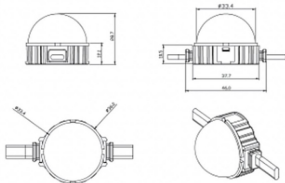

Dot

Lavov Pixel light from the family DOT with a power of 0,9 W and RGB color. Beam angle 120 degrees. Made in die cast aluminium and PC cover. Driver not included. Controlled by DMX512 protocol. Transparent dome. Not include driver.

Item code	86.OP01.1010.02
Product type	Outdoor
Category	Pixel Light
Family	Dot
Subfamily	Dot
Pictograms	

Scheme

Product	
Real power (W)	0.9
Real luminous flux (Lm)	25.83
Beam angle (°)	99.78
IP	66
Colour	black
Control gear included	NOT
Light source	LED
Type of LED	4 CREE SMD
Average life time (h)	80000h L70B10
Colour temperature (K)	RGB
Colour consistency (SDCM)	SDCM<3