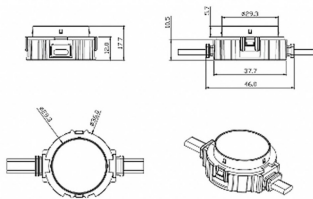

**Dot**

Lavov Pixel light from the family DOT with a power of 0,9 W and RGB color. Beam angle 120 degrees. Made in die cast aluminium and PC cover. Driver not included. Controlled by DMX512 protocol. Transparent flat. Not include driver.

|                     |                        |
|---------------------|------------------------|
| <b>Item code</b>    | <b>86.OP01.1020.01</b> |
| <b>Product type</b> | <b>Outdoor</b>         |
| <b>Category</b>     | <b>Pixel Light</b>     |
| <b>Family</b>       | <b>Dot</b>             |

|                   |  |  |  |  |  |
|-------------------|--|--|--|--|--|
| <b>Pictograms</b> |  |  |  |  |  |
|                   |  |  |  |  |  |

**Scheme**

|                                  |                      |
|----------------------------------|----------------------|
| <b>Product</b>                   |                      |
| <b>Real power (W)</b>            | <b>0.9</b>           |
| <b>Real luminous flux (Lm)</b>   | <b>25.83</b>         |
| <b>Beam angle (°)</b>            | <b>99.78</b>         |
| <b>IP</b>                        | <b>66</b>            |
| <b>Colour</b>                    | <b>white</b>         |
| <b>Control gear included</b>     | <b>NOT</b>           |
| <b>Light source</b>              | <b>LED</b>           |
| <b>Type of LED</b>               | <b>4 CREE SMD</b>    |
| <b>Average life time (h)</b>     | <b>80000h L70B10</b> |
| <b>Colour temperature (K)</b>    | <b>RGB</b>           |
| <b>Colour consistency (SDCM)</b> | <b>SDCM&lt;3</b>     |