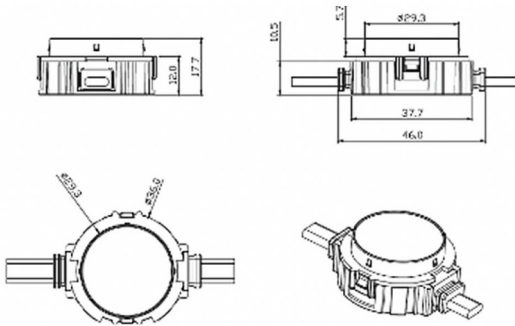

Dot

Lavov Pixel light from the family DOT with a power of 0,9 W and RGB color. Beam angle 120 degrees. Made in die cast aluminium and PC cover. Driver not included. Controlled by DMX512 protocol. Transparent flat. Not include driver.

Item code	86.OP01.1020.01
Product type	Outdoor
Category	Pixel Light
Family	Dot

Pictograms

Scheme

Product	
Real power (W)	0.9
Real luminous flux (Lm)	25.83
Beam angle (°)	99.78
IP	66
Colour	white
Control gear included	NOT
Light source	LED
Type of LED	4 CREE SMD
Average life time (h)	80000h L70B10
Colour temperature (K)	RGB
Colour consistency (SDCM)	SDCM3