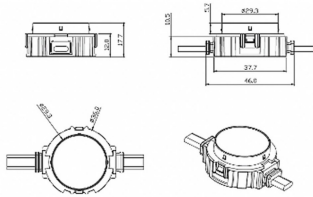

### Dot

Lavov Pixel light from the family DOT with a power of 0,9 W and RGB color. Beam angle 120 degrees. Made in die cast aluminium and PC cover. Driver not included. Controlled by DMX512 protocol. Transparent flat. Not include driver.

**Item code** 86.OP01.1020.01

**Product type** Outdoor

**Category** Pixel Light

**Family** Dot

**Pictograms**

### Product

**Real power (W)** 0.9

**Real luminous flux (Lm)** 25.83

**Beam angle (°)** 99.78

**IP** 66

**Colour** white

**Control gear included** NOT

**Light source** LED