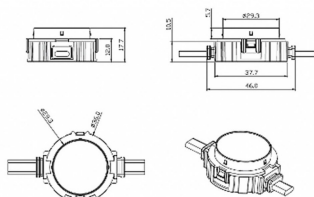

Dot

Lavov Pixel light from the family DOT with a power of 0,9 W and RGB color. Beam angle 120 degrees. Made in die cast aluminium and PC cover. Driver not included. Controlled by DMX512 protocol. Transparent flat. Not include driver.

Pictograms

Scheme

Product

Real power (W)	0.9
-----------------------	------------

Real luminous flux (Lm)	25.83
--------------------------------	--------------

Beam angle (°)	99.78
-----------------------	--------------