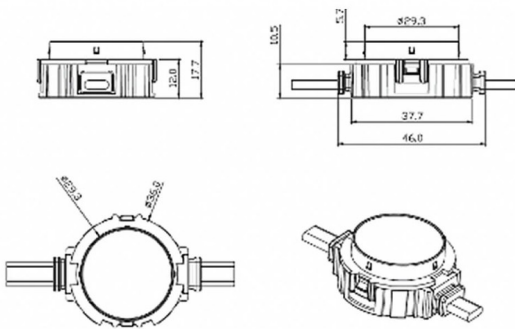

### Dot

Lavov Pixel light from the family DOT with a power of 0,9 W and RGB color. Beam angle 120 degrees. Made in die cast aluminium and PC cover. Driver not included. Controlled by DMX512 protocol. Transparent flat. Not include driver.

<b>Item code</b>	<b>86.OP01.1020.01</b>
<b>Product type</b>	<b>Outdoor</b>
<b>Category</b>	<b>Pixel Light</b>
<b>Family</b>	<b>Dot</b>

### Product

<b>Real power (W)</b>	<b>0.9</b>
<b>Real luminous flux (Lm)</b>	<b>25.83</b>
<b>Beam angle (&amp;ordm;)</b>	<b>99.78</b>
<b>IP</b>	<b>66</b>
<b>Colour</b>	<b>white</b>
<b>Control gear included</b>	<b>NOT</b>
<b>Light source</b>	<b>LED</b>
<b>Type of LED</b>	<b>4 CREE SMD</b>
<b>Average life time (h)</b>	<b>80000h L70B10</b>
<b>Colour temperature (K)</b>	<b>RGB</b>
<b>Colour consistency (SDCM)</b>	<b>SDCM&lt;3</b>