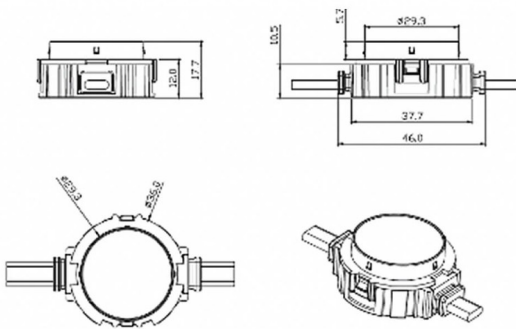

### Dot

Lavov Pixel light from the family DOT with a power of 0,9 W and RGB color. Beam angle 120 degrees. Made in die cast aluminium and PC cover. Driver not included. Controlled by DMX512 protocol. Transparent flat. Not include driver.

### Scheme

Item code	86.OP01.1020.01
Product type	Outdoor
Category	Pixel Light
Family	Dot
Subfamily	Dot

### Pictograms

Product	
Real power (W)	0.9
Real luminous flux (Lm)	25.83
Beam angle (°)	99.78
IP	66
Colour	white
Control gear included	NOT
Light source	LED
Type of LED	4 CREE SMD
Average life time (h)	80000h L70B10
Colour temperature (K)	RGB
Colour consistency (SDCM)	SDCM3