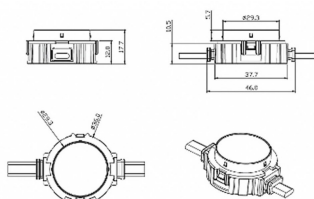

Dot

Lavov Pixel light from the family DOT with a power of 0,9 W and RGB color. Beam angle 120 degrees. Made in die cast aluminium and PC cover. Driver not included. Controlled by DMX512 protocol. Transparent flat. Not include driver.

Item code 86.OP01.1020.01

Product type Outdoor

Category Pixel Light

Family Dot

Subfamily Dot

Pictograms

Scheme

Product

Real power (W) 0.9

Real luminous flux (Lm) 25.83

Beam angle (°) 99.78

IP 66

Colour white

Control gear included NOT

Light source LED

Type of LED 4 CREE SMD