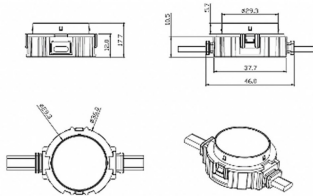

**Dot**

Lavov Pixel light from the family DOT with a power of 0,9 W and RGB color. Beam angle 120 degrees. Made in die cast aluminium and PC cover. Driver not included. Controlled by DMX512 protocol. Transparent flat. Not include driver.

<b>Item code</b>	<b>86.OP01.1020.02</b>
<b>Product type</b>	<b>Outdoor</b>
<b>Category</b>	<b>Pixel Light</b>
<b>Family</b>	<b>Dot</b>

<b>Pictograms</b>	

**Scheme**

<b>Product</b>	
<b>Real power (W)</b>	<b>0.9</b>
<b>Real luminous flux (Lm)</b>	<b>25.83</b>
<b>Beam angle (°)</b>	<b>99.78</b>
<b>IP</b>	<b>66</b>
<b>Colour</b>	<b>black</b>
<b>Control gear included</b>	<b>NOT</b>
<b>Light source</b>	<b>LED</b>
<b>Type of LED</b>	<b>4 CREE SMD</b>
<b>Average life time (h)</b>	<b>80000h L70B10</b>
<b>Colour temperature (K)</b>	<b>RGB</b>
<b>Colour consistency (SDCM)</b>	<b>SDCM&lt;3</b>