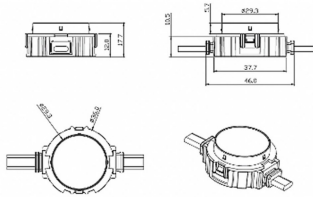

Dot

Lavov Pixel light from the family DOT with a power of 0,9 W and RGB color. Beam angle 120 degrees. Made in die cast aluminium and PC cover. Driver not included. Controlled by DMX512 protocol. Transparent flat. Not include driver.

Item code 86.OP01.1020.02

Product type Outdoor

Category Pixel Light

Family Dot

Pictograms

Scheme

Product

Real power (W) 0.9

Real luminous flux (Lm) 25.83

Beam angle (°) 99.78

IP 66

Colour black

Control gear included NOT

Light source LED

Type of LED 4 CREE SMD

Average life time (h) 80000h L70B10