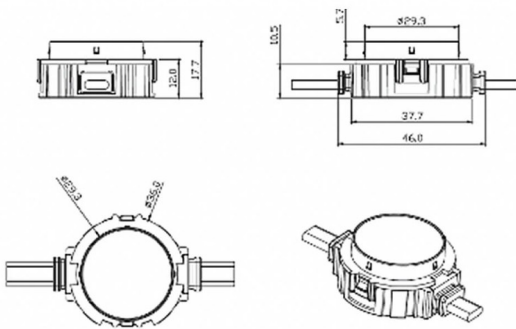

### Dot

Lavov Pixel light from the family DOT with a power of 0,9 W and RGB color. Beam angle 120 degrees. Made in die cast aluminium and PC cover. Driver not included. Controlled by DMX512 protocol. Transparent flat. Not include driver.

<b>Item code</b>	<b>86.OP01.1020.02</b>
<b>Product type</b>	<b>Outdoor</b>
<b>Category</b>	<b>Pixel Light</b>
<b>Family</b>	<b>Dot</b>

### Scheme

<b>Product</b>	
<b>Real power (W)</b>	<b>0.9</b>
<b>Real luminous flux (Lm)</b>	<b>25.83</b>
<b>Beam angle (°)</b>	<b>99.78</b>
<b>IP</b>	<b>66</b>
<b>Colour</b>	<b>black</b>
<b>Control gear included</b>	<b>NOT</b>
<b>Light source</b>	<b>LED</b>
<b>Type of LED</b>	<b>4 CREE SMD</b>
<b>Average life time (h)</b>	<b>80000h L70B10</b>
<b>Colour temperature (K)</b>	<b>RGB</b>
<b>Colour consistency (SDCM)</b>	<b>SDCM3</b>