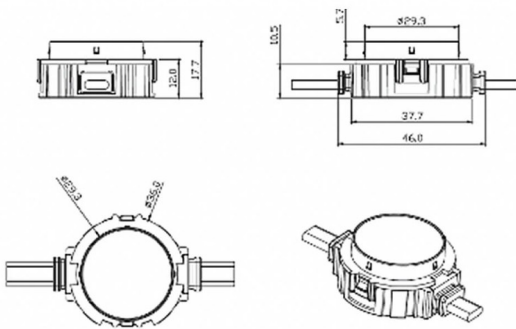

Pictograms

Scheme

Product	
Real power (W)	0.9
Real luminous flux (Lm)	25.83
Beam angle (°)	99.78
IP	66
Colour	black
Control gear included	NOT
Light source	LED
Type of LED	4 CREE SMD
Average life time (h)	80000h L70B10
Colour temperature (K)	RGB
Colour consistency (SDCM)	SDCM3