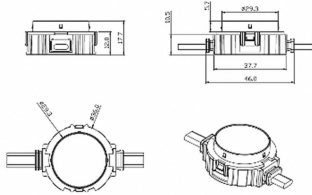

Dot

Lavov Pixel light from the family DOT with a power of 0,9 W and RGB color. Beam angle 120 degrees. Made in die cast aluminium and PC cover. Driver not included. Controlled by DMX512 protocol. Transparent flat. Not include driver.

Item code 86.OP01.1020.02

Product type Outdoor

Category Pixel Light

Family Dot

Pictograms

Scheme

Product

Real power (W) 0.9

Real luminous flux (Lm) 25.83

Beam angle (°) 99.78

IP 66

Colour black

Control gear included NOT

Light source LED

Type of LED 4 CREE SMD

Average life time (h) 80000h L70B10