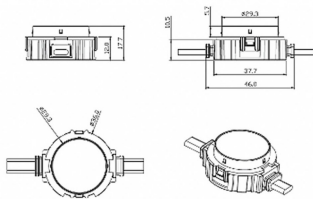

Dot

Lavov Pixel light from the family DOT with a power of 0,9 W and RGB color. Beam angle 120 degrees. Made in die cast aluminium and PC cover. Driver not included. Controlled by DMX512 protocol. Transparent flat. Not include driver.

Item code	86.OP01.1020.02
Product type	Outdoor
Category	Pixel Light
Family	Dot
Subfamily	Dot
Pictograms	

Scheme

Product	
Real power (W)	0.9
Real luminous flux (Lm)	25.83
Beam angle (°)	99.78
IP	66
Colour	black
Control gear included	NOT
Light source	LED
Type of LED	4 CREE SMD
Average life time (h)	80000h L70B10
Colour temperature (K)	RGB
Colour consistency (SDCM)	SDCM<3