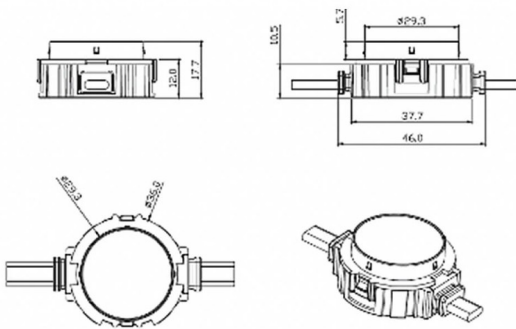

Dot

Lavov Pixel light from the family DOT with a power of 0,9 W and RGB color. Beam angle 120 degrees. Made in die cast aluminium and PC cover. Driver not included. Controlled by DMX512 protocol. Transparent flat. Not include driver.

Item code	86.OP01.1020.02
Product type	Outdoor
Category	Pixel Light
Family	Dot
Subfamily	Dot

Pictograms

Scheme

Product

Real power (W)	0.9
Real luminous flux (Lm)	25.83
Beam angle (°)	99.78
IP	66
Colour	black
Control gear included	NOT
Light source	LED
Type of LED	4 CREE SMD
Average life time (h)	80000h L70B10
Colour temperature (K)	RGB
Colour consistency (SDCM)	SDCM3