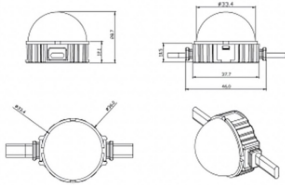

Dot

Lavov Pixel light from the family DOT with a power of 0,9 W and Single color. Beam angle 120 degrees. Made in die cast aluminium and PC cover. Driver not included. Controlled by DMX512 protocol. Milky dome. Not include driver.

Item code	86.OP01.1300.01
Product type	Outdoor
Category	Pixel Light
Family	Dot

Pictograms

Scheme

Product

Real power (W)	0.9
Real luminous flux (Lm)	54.57
Beam angle (°)	107.68
IP	66
Colour	white
Control gear included	NOT
Light source	LED
Type of LED	4 CREE SMD
Average life time (h)	80000h L70B10
Colour temperature (K)	SINGLE COLOR
Colour consistency (SDCM)	SDCM<3