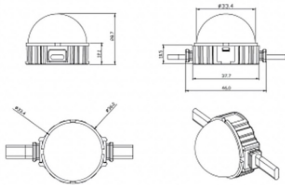

Dot

Lavov Pixel light from the family DOT with a power of 0,9 W and Single color. Beam angle 120 degrees. Made in die cast aluminium and PC cover. Driver not included. Controlled by DMX512 protocol. Milky dome. Not include driver.

Item code 86.OP01.1300.01

Product type Outdoor

Category Pixel Light

Family Dot

Pictograms

Scheme

Product

Real power (W) 0.9

Real luminous flux (Lm) 54.57

Beam angle (°) 107.68

IP 66

Colour white

Control gear included NOT

Light source LED

Type of LED 4 CREE SMD

Average life time (h) 80000h L70B10