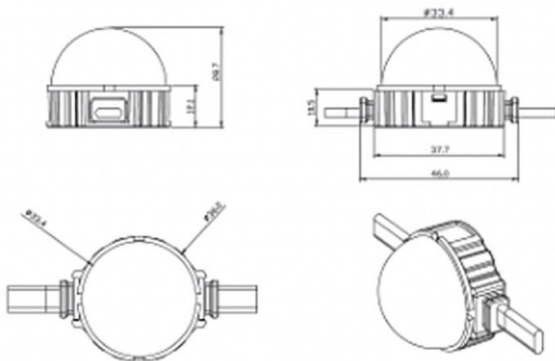

Dot

Lavov Pixel light from the family DOT with a power of 0,9 W and Single color. Beam angle 120 degrees. Made in die cast aluminium and PC cover. Driver not included. Controlled by DMX512 protocol. Milky dome. Not include driver.

Item code	86.OP01.1300.01
Product type	Outdoor
Category	Pixel Light
Family	Dot

Pictograms

Scheme

Product	
Real power (W)	0.9
Real luminous flux (Lm)	54.57
Beam angle (°)	107.68
IP	66
Colour	white
Control gear included	NOT
Light source	LED
Type of LED	4 CREE SMD
Average life time (h)	80000h L70B10
Colour temperature (K)	SINGLE COLOR
Colour consistency (SDCM)	SDCM<3