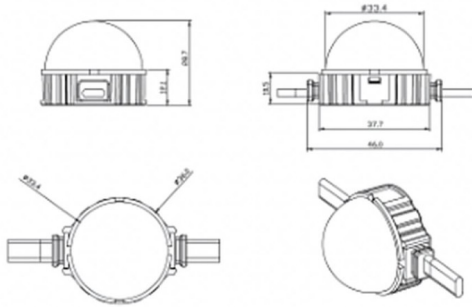

### Dot

Lavov Pixel light from the family DOT with a power of 0,9 W and Single color. Beam angle 120 degrees. Made in die cast aluminium and PC cover. Driver not included. Controlled by DMX512 protocol. Milky dome. Not include driver.

<b>Item code</b>	<b>86.OP01.1300.01</b>
<b>Product type</b>	<b>Outdoor</b>
<b>Category</b>	<b>Pixel Light</b>
<b>Family</b>	<b>Dot</b>

### Scheme

<b>Product</b>	
<b>Real power (W)</b>	<b>0.9</b>
<b>Real luminous flux (Lm)</b>	<b>54.57</b>
<b>Beam angle (&amp;ordm;)</b>	<b>107.68</b>
<b>IP</b>	<b>66</b>
<b>Colour</b>	<b>white</b>
<b>Control gear included</b>	<b>NOT</b>
<b>Light source</b>	<b>LED</b>
<b>Type of LED</b>	<b>4 CREE SMD</b>
<b>Average life time (h)</b>	<b>80000h L70B10</b>
<b>Colour temperature (K)</b>	<b>SINGLE COLOR</b>
<b>Colour consistency (SDCM)</b>	<b>SDCM&lt;3</b>