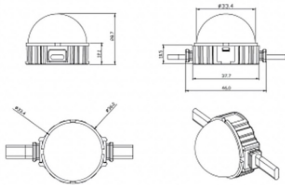

### Dot

Lavov Pixel light from the family DOT with a power of 0,9 W and Single color. Beam angle 120 degrees. Made in die cast aluminium and PC cover. Driver not included. Controlled by DMX512 protocol. Milky dome. Not include driver.

**Item code** 86.OP01.1300.01

**Product type** Outdoor

**Category** Pixel Light

**Family** Dot

**Pictograms**

### Product

**Real power (W)** 0.9

**Real luminous flux (Lm)** 54.57

**Beam angle (°)** 107.68

**IP** 66

**Colour** white

**Control gear included** NOT

**Light source** LED