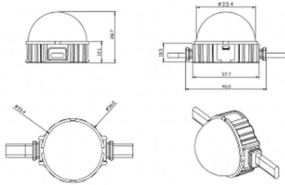

Dot

Lavov Pixel light from the family DOT with a power of 0,9 W and Single color. Beam angle 120 degrees. Made in die cast aluminium and PC cover. Driver not included. Controlled by DMX512 protocol. Milky dome. Not include driver.

Item code	86.OP01.1300.01
Product type	Outdoor
Category	Pixel Light
Family	Dot
Subfamily	Dot
Pictograms	

Scheme

Product	
Real power (W)	0.9
Real luminous flux (Lm)	54.57
Beam angle (°)	107.68
IP	66
Colour	white
Control gear included	NOT
Light source	LED
Type of LED	4 CREE SMD
Average life time (h)	80000h L70B10
Colour temperature (K)	SINGLE COLOR
Colour consistency (SDCM)	SDCM<3