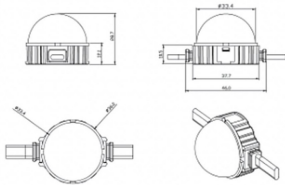

### Dot

Lavov Pixel light from the family DOT with a power of 0,9 W and Single color. Beam angle 120 degrees. Made in die cast aluminium and PC cover. Driver not included. Controlled by DMX512 protocol. Milky dome. Not include driver.

### Product

**Real power (W)** 0.9

**Real luminous flux (Lm)** 54.57

**Beam angle (°)** 107.68

**IP** 66

**Colour** black

**Control gear included** NOT

**Light source** LED